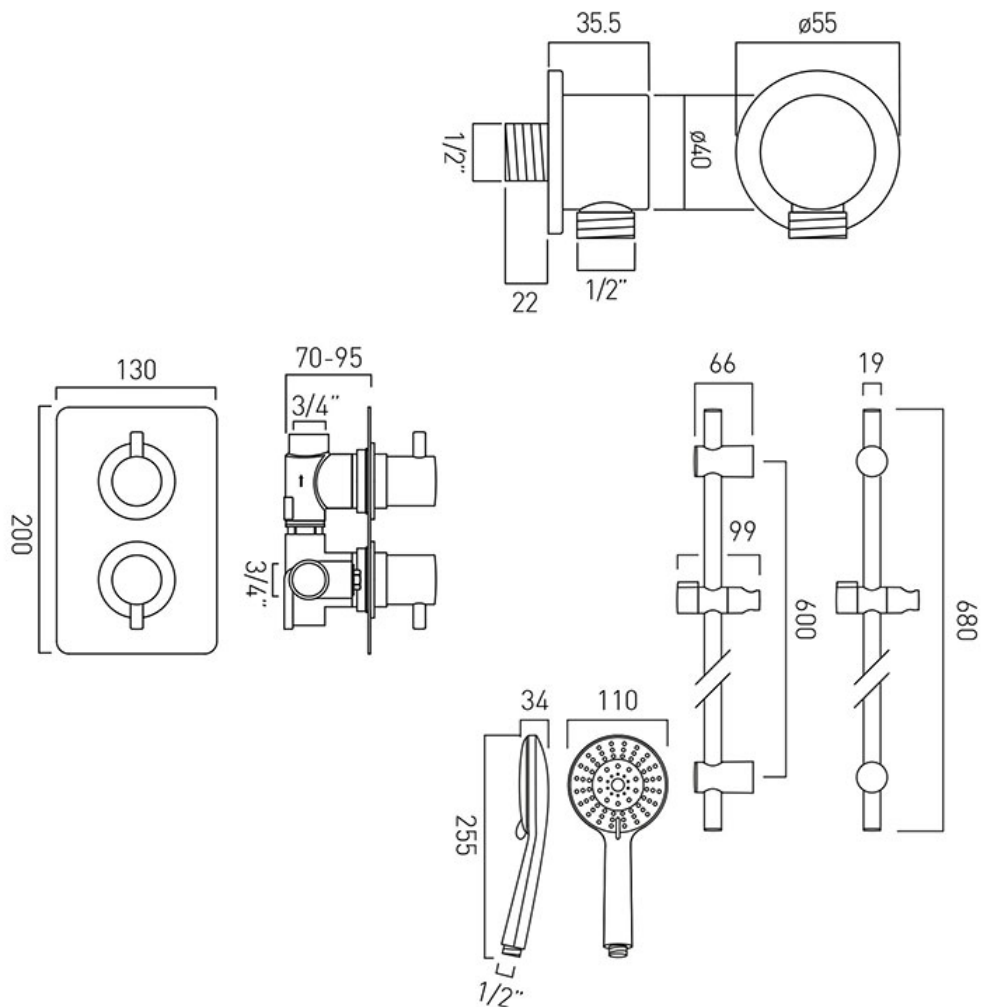

kit comprises:

CEL-148D/SQ-C/P

EVO-MFSRK-DB-C/P

ELE-OUTLET-C/P

shower valve includes 3/4" - 1/2" adaptors

min-max wall mount 70-95mm

optimum installation depth 82mm

## FLOW REGULATOR:

FR-SHOWER/9-C/P

## MINIMUM OPERATING PRESSURE:

0.2 bar LP

tel: 01934 744466

email: sales@vado.com

www.vado.com

**where inspiration flows**

taps | showering | accessories

VADO

# TECHNICAL DRAWING

**COLLECTION:** CELSIUS

**PRODUCT CODE:** DX-17120-CELSQ-CP

tel: 01934 744466  
email: sales@vado.com  
www.vado.com

**where inspiration flows**  
taps | showering | accessories