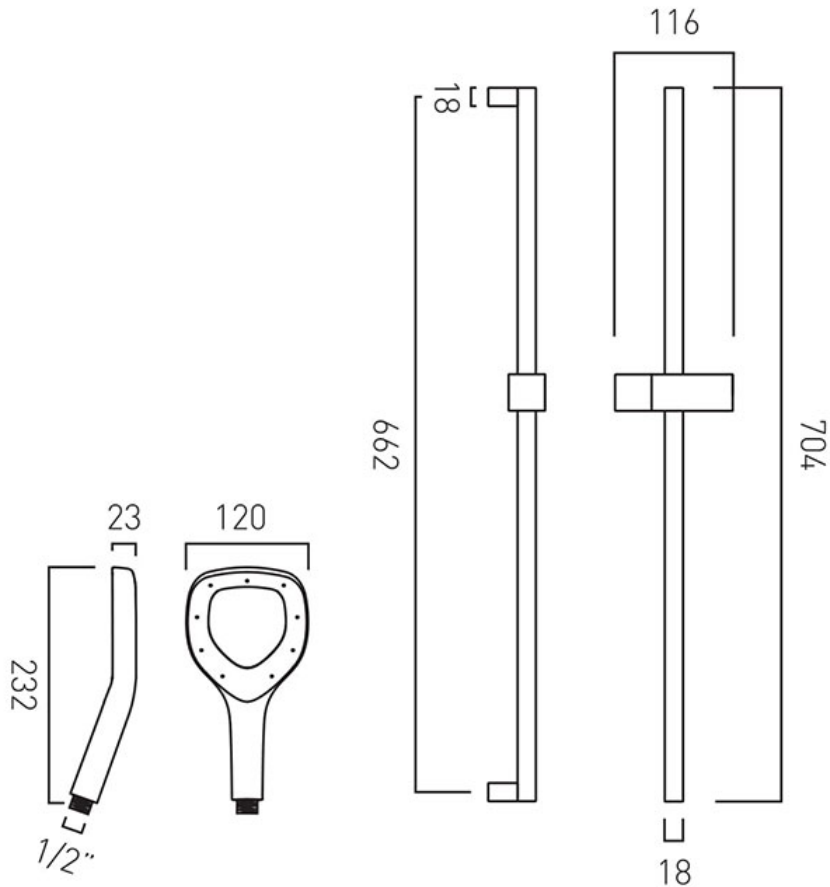

# SPECIFICATION SHEET

**COLLECTION:**

**PRODUCT CODE:** HORI-SFSRK-CP

**DESCRIPTION:**

horizon single-function slide rail shower kit with

- single function handset
- rub-clean
- 600mm slide rail
- 150cm shower hose
- wall mounted

minimum operating pressure 1.0 bar MP

**FINISH:**

Chrome

**MINIMUM OPERATING PRESSURE:**

1.0 bar MP

tel: 01934 744466  
email: sales@vado.com  
www.vado.com

**where inspiration flows**  
taps | showering | accessories

# TECHNICAL DRAWING

**COLLECTION:**

**PRODUCT CODE:** HORI-SFSRK-CP

tel: 01934 744466  
email: sales@vado.com  
www.vado.com

**where inspiration flows**  
taps | showering | accessories