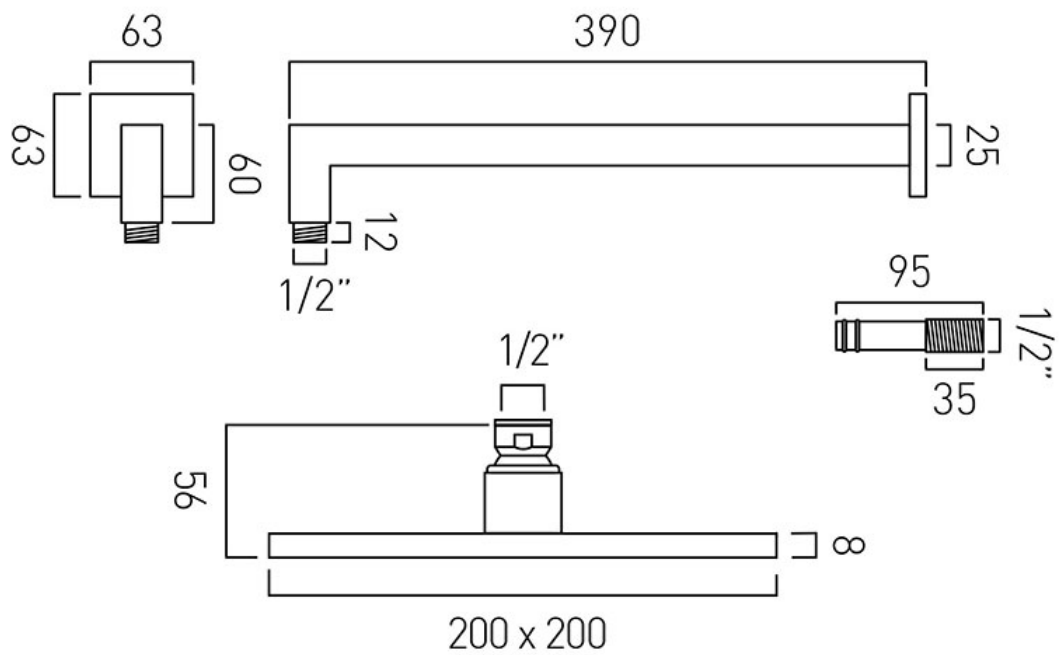

TECHNICAL DRAWING

COLLECTION: ATMOSPHERE

PRODUCT CODE: ATM-HEADSQ/B/SA/A-CP

tel: 01934 744466
email: sales@vado.com
www.vado.com

where inspiration flows
taps | showering | accessories