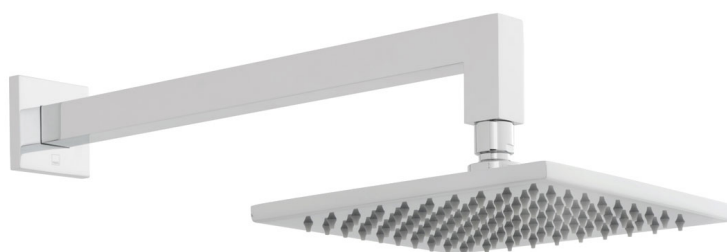

SPECIFICATION SHEET

COLLECTION: ATMOSPHERE

PRODUCT CODE: ATM-HEADSQ/B/SA/A-CP

DESCRIPTION:

atmosphere square aerated shower head
wall mounted
with shower arm
200mm (8")
minimum operating pressure 1.0 bar MP

FINISH:

Chrome

FLOW REGULATOR:

FR-SHOWER/9-C/P

MINIMUM OPERATING PRESSURE:

1.0 bar MP

tel: 01934 744466
email: sales@vado.com
www.vado.com

where inspiration flows
taps | showering | accessories