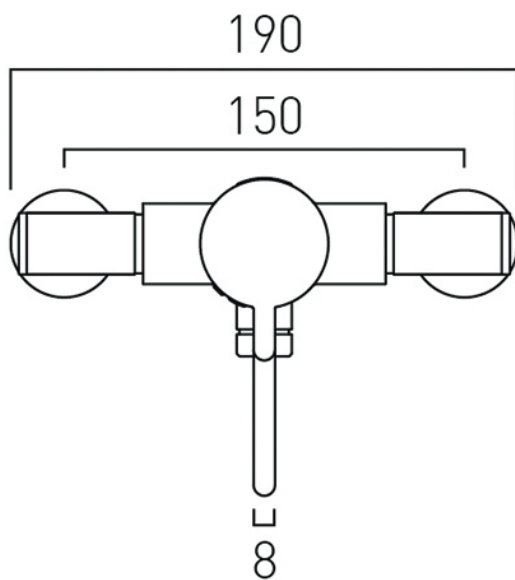

TECHNICAL DRAWING

COLLECTION: CELSIUS

PRODUCT CODE: WG-179M-CP

tel: 01934 744466
email: sales@vado.com
www.vado.com

where inspiration flows
taps | showering | accessories