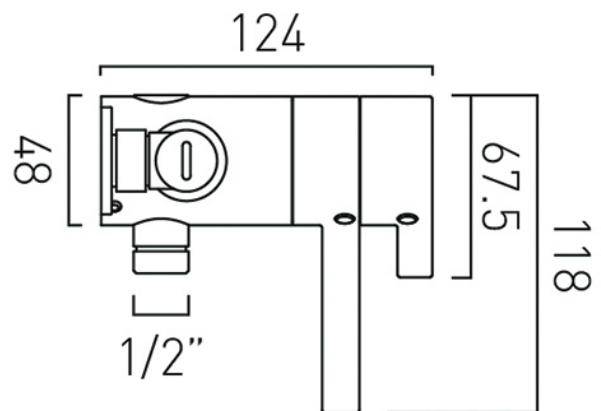

TECHNICAL DRAWING

COLLECTION: CELSIUS

PRODUCT CODE: WG-179M-CP

tel: 01934 744466
email: sales@vado.com
www.vado.com

where inspiration flows
taps | showering | accessories