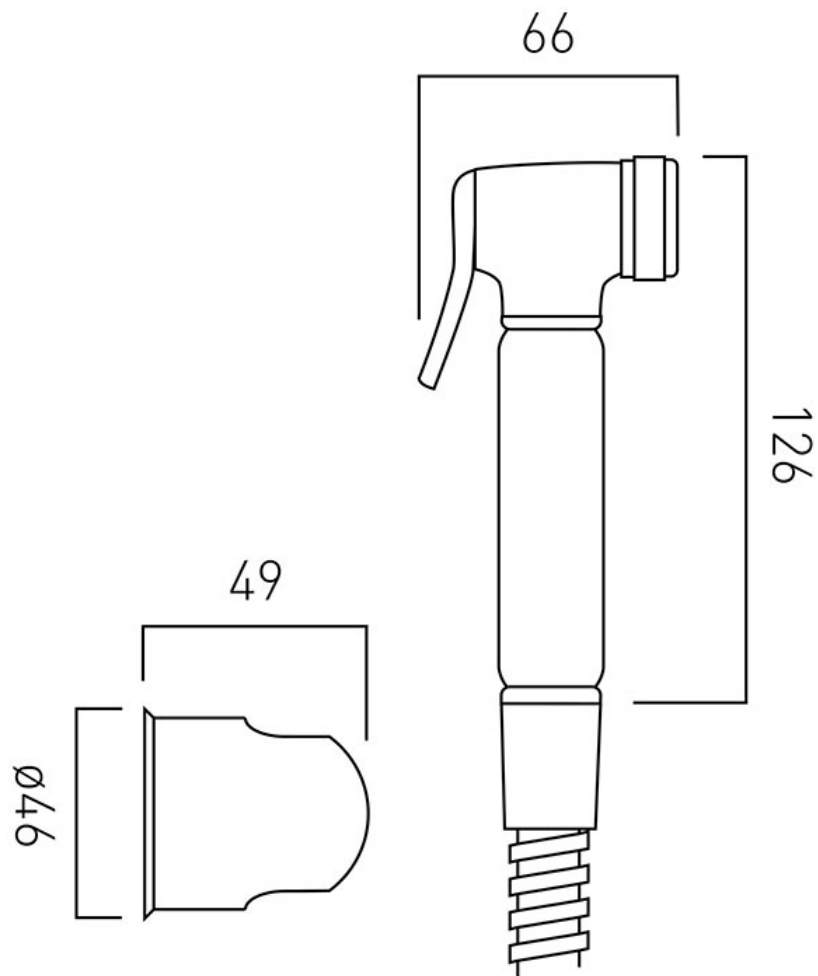

TECHNICAL DRAWING

COLLECTION:

PRODUCT CODE: XSH-LUXSHATTAF/SB-CP

tel: 01934 744466
email: sales@vado.com
www.vado.com

where inspiration flows
taps | showering | accessories