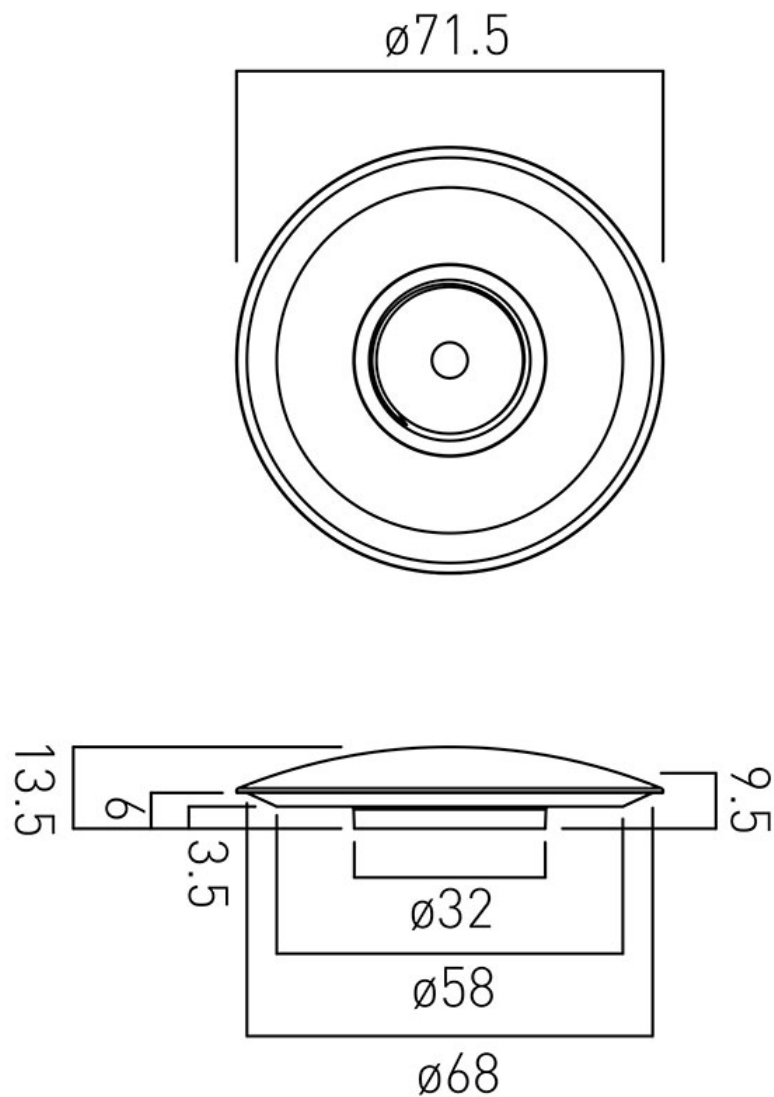


SPECIFICATION SHEET

COLLECTION:

PRODUCT CODE: WG-395-CAP/RO-WHT

DESCRIPTION:

round white ceramic screw on top to suit WG-395-C/P
universal basin waste

FINISH:

White

tel: 01934 744466
email: sales@vado.com
www.vado.com

where inspiration flows
taps | showering | accessories

TECHNICAL DRAWING

COLLECTION:

PRODUCT CODE: WG-395-CAP/RO-WHT

tel: 01934 744466
email: sales@vado.com
www.vado.com

where inspiration flows
taps | showering | accessories