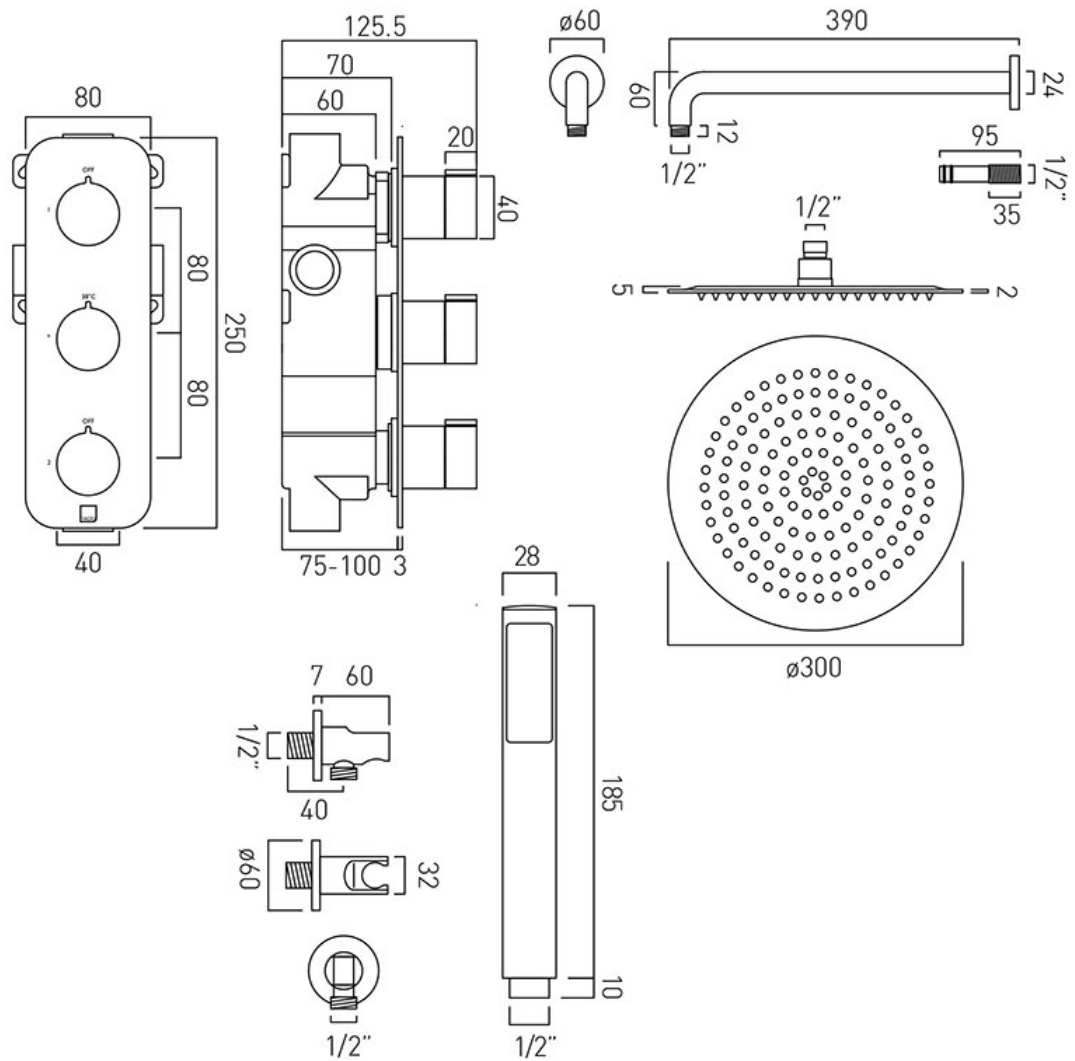

## DESCRIPTION:

tablet altitude vertical

- 2 outlet, 3 handle valve
  - aquablade 300mm round head and shower arm
  - zoo shower kit with integrated outlet and bracket
- minimum operating pressure 0.2 bar LP

kit comprises:

TAB-128/2-ALT-C/P

AQB-RO/30/SA/A-C/P

ZOO-SFMKWO-C/P

shower valve includes fittings for 1/2" and 3/4" pipework

min-max wall mount 75-100mm (standard)

optimum installation depth 88mm (standard)

## FLOW REGULATOR:

FR-SHOWER/9-C/P (2 are required)

# TECHNICAL DRAWING

**COLLECTION:** ALTITUDE

**PRODUCT CODE:** TAB-1743/ALT-CP

tel: 01934 744466  
email: sales@vado.com  
www.vado.com

**where inspiration flows**  
taps | showering | accessories