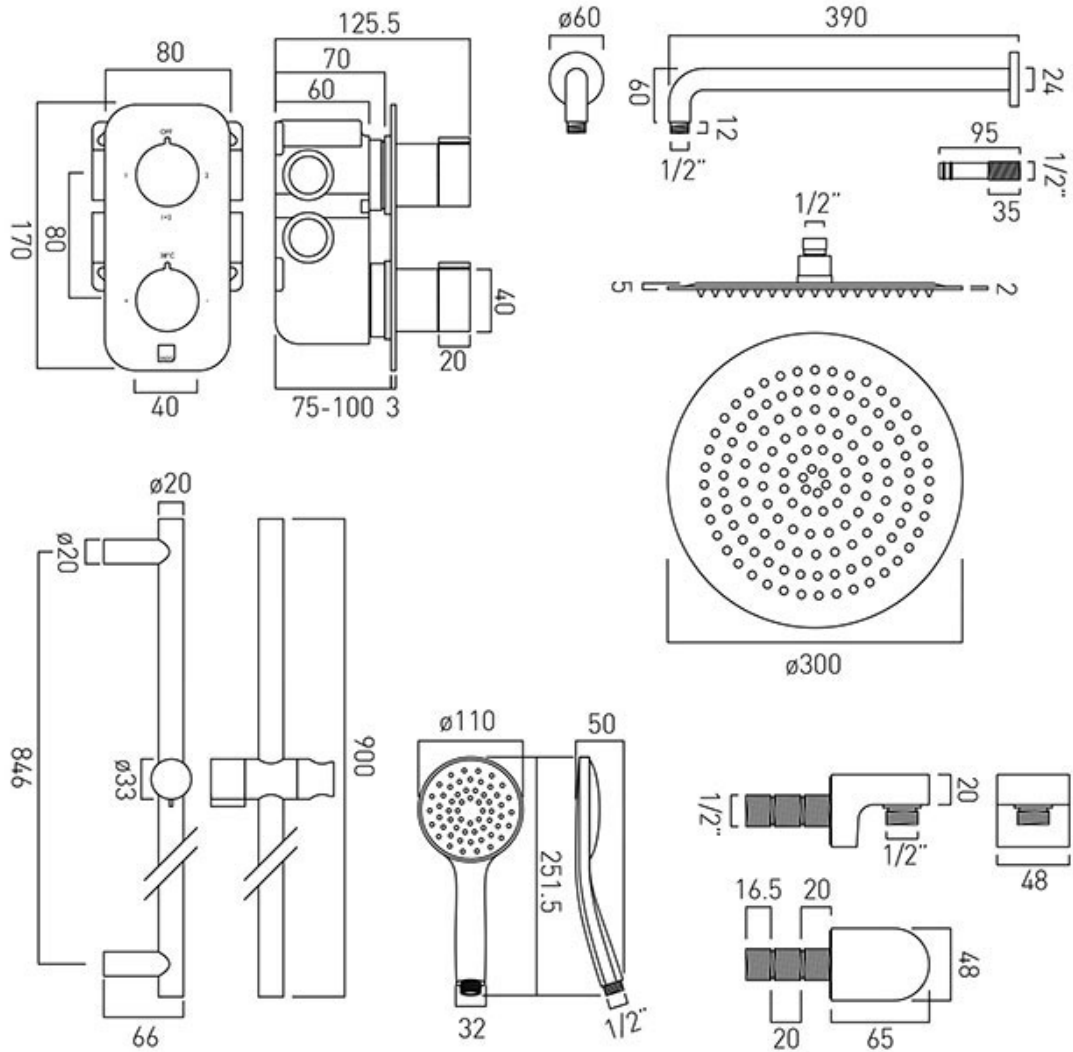

SPECIFICATION SHEET

COLLECTION: ALTITUDE

PRODUCT CODE: TAB-1720/ALT-AS-CP

DESCRIPTION:

tablet altitude vertical

- 2 outlet, 2 handle valve with all-flow function
 - aquablade 300mm round head with shower arm
 - atmosphere slide rail shower kit with air-injection single-function handset
 - life wall outlet
- minimum operating pressure 0.2 bar LP

kit comprises:

TAB-148/2-ALT-C/P
AQB-RO/30/SA/A-C/P
ATM-SFSRK/2-C/P
LIF-OUTLET-C/P

shower valve includes fittings for 1/2" and 3/4" pipework
min-max wall mount 75-100mm (standard)
optimum installation depth 88mm (standard)

FINISH:

Chrome

FLOW REGULATOR:

FR-SHOWER/9-C/P (2 are required)

MINIMUM OPERATING PRESSURE:

1.0 bar MP

tel: 01934 744466
email: sales@vado.com
www.vado.com

where inspiration flows
taps | showering | accessories

TECHNICAL DRAWING

COLLECTION: ALTITUDE

PRODUCT CODE: TAB-1720/ALT-AS-CP

tel: 01934 744466
email: sales@vado.com
www.vado.com

where inspiration flows
taps | showering | accessories