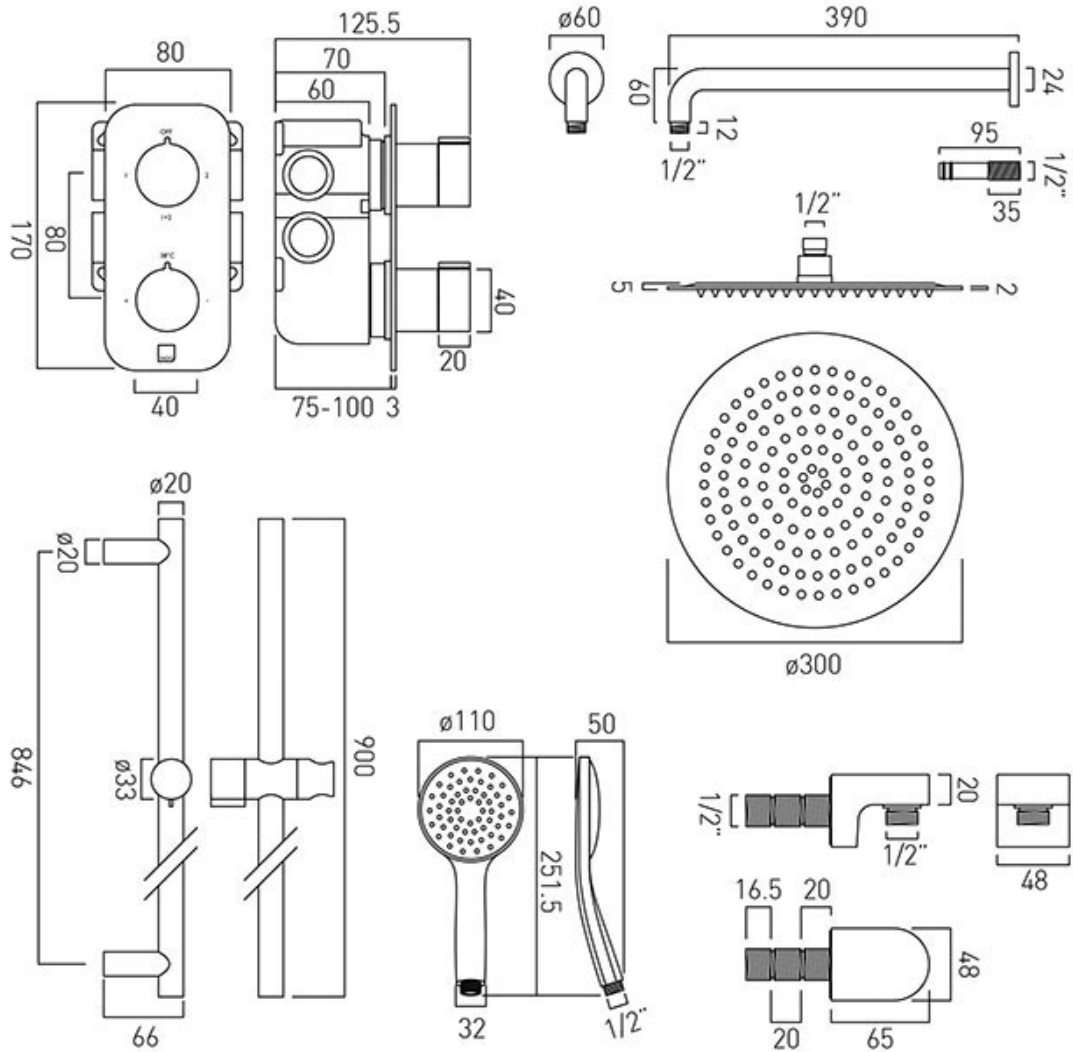

TECHNICAL DRAWING

COLLECTION: ALTITUDE

PRODUCT CODE: TAB-1720/ALT-AS-CP

tel: 01934 744466
email: sales@vado.com
www.vado.com

where inspiration flows
taps | showering | accessories