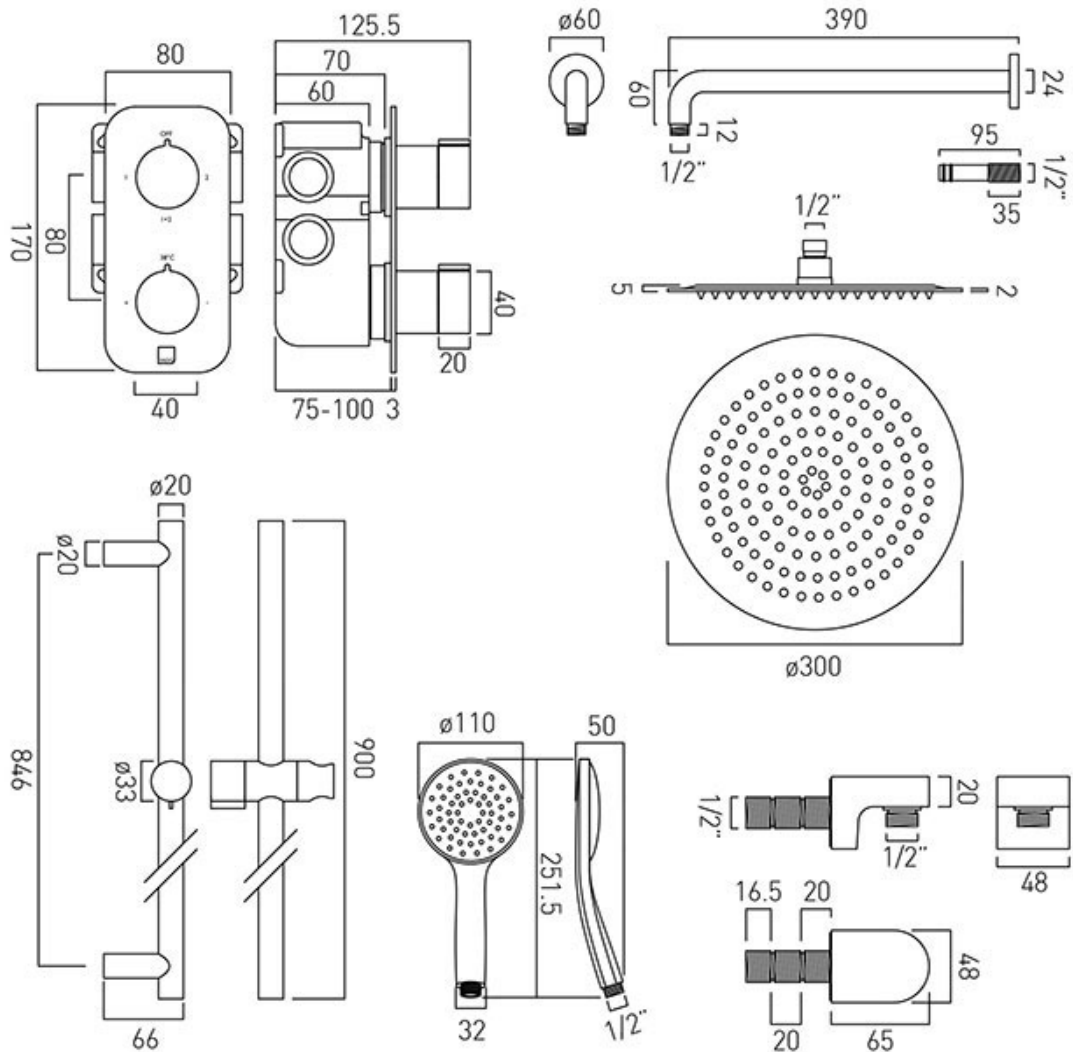

SPECIFICATION SHEET

COLLECTION: NOTION

PRODUCT CODE: TAB-1720/NOT-V2-CP

DESCRIPTION:

tablet notion vertical

- 2 outlet, 2 handle valve with all-flow function
 - aquablade 200mm x 300mm rectangular head and shower arm
 - V2 slide rail shower kit with single-function handset
 - instinct wall outlet
- minimum operating pressure 0.2 bar LP

kit comprises:

TAB-148/2-NOT-C/P
AQB-20X30/SA/A-C/P
WG-V2KIT-C/P
INS-OUTLET-C/P

shower valve includes fittings for 1/2" and 3/4" pipework
min-max wall mount 75-100mm (standard)
optimum installation depth 88mm (standard)

FINISH:

Chrome

FLOW REGULATOR:

FR-SHOWER/9-C/P (2 are required)

MINIMUM OPERATING PRESSURE:

1.0 bar MP

tel: 01934 744466
email: sales@vado.com
www.vado.com

where inspiration flows
taps | showering | accessories

TECHNICAL DRAWING

COLLECTION: NOTION

PRODUCT CODE: TAB-1720/NOT-V2-CP

tel: 01934 744466
email: sales@vado.com
www.vado.com

where inspiration flows
taps | showering | accessories