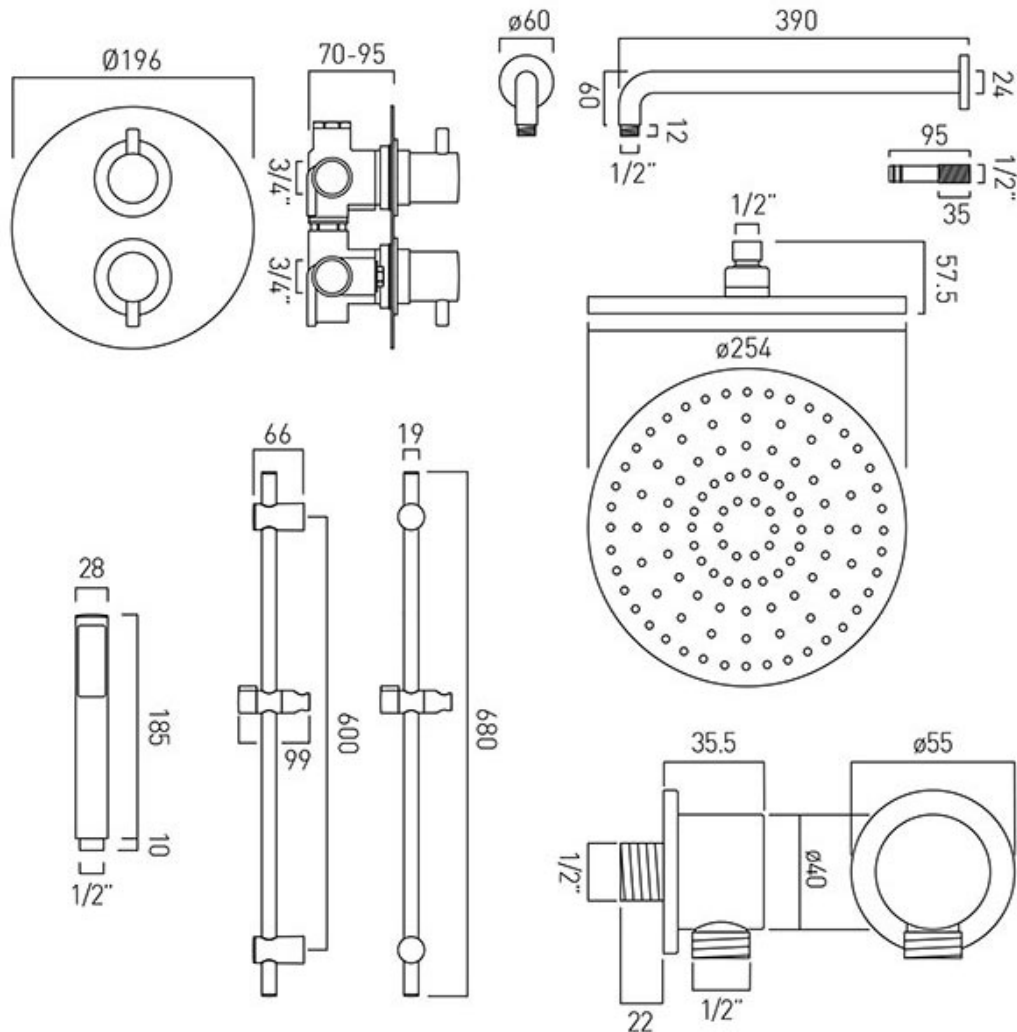

SPECIFICATION SHEET

COLLECTION: CELSIUS

PRODUCT CODE: DX-172250-CELRO-CP

DESCRIPTION:

Celsius

- 2 outlet thermostatic shower valve
- saturn 254mm head with shower arm
- venus single function slide rail shower kit
- elements wall outlet

shower valve includes 3/4" - 1/2" adaptors

min-max wall mount 70-95mm

optimum installation depth 82mm

minimum operating pressure 1.5 bar MP

FINISH:

Chrome

FLOW REGULATOR:

FR-SHOWER/9-C/P

MINIMUM OPERATING PRESSURE:

1.0 bar MP

tel: 01934 744466

email: sales@vado.com

www.vado.com

where inspiration flows

taps | showering | accessories

TECHNICAL DRAWING

COLLECTION: CELSIUS

PRODUCT CODE: DX-172250-CELRO-CP

tel: 01934 744466
email: sales@vado.com
www.vado.com

where inspiration flows
taps | showering | accessories