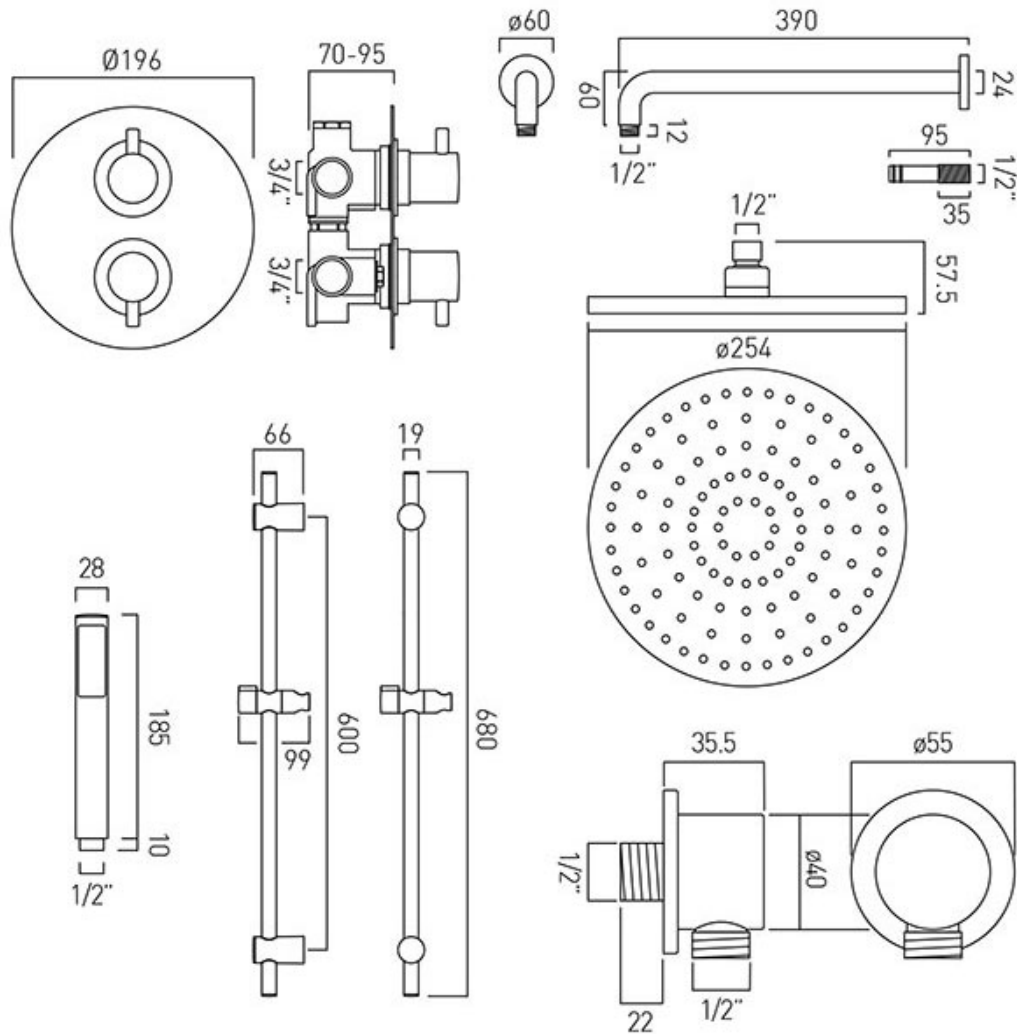

TECHNICAL DRAWING

COLLECTION: CELSIUS

PRODUCT CODE: DX-172250-CELRO-CP

tel: 01934 744466
email: sales@vado.com
www.vado.com

where inspiration flows
taps | showering | accessories