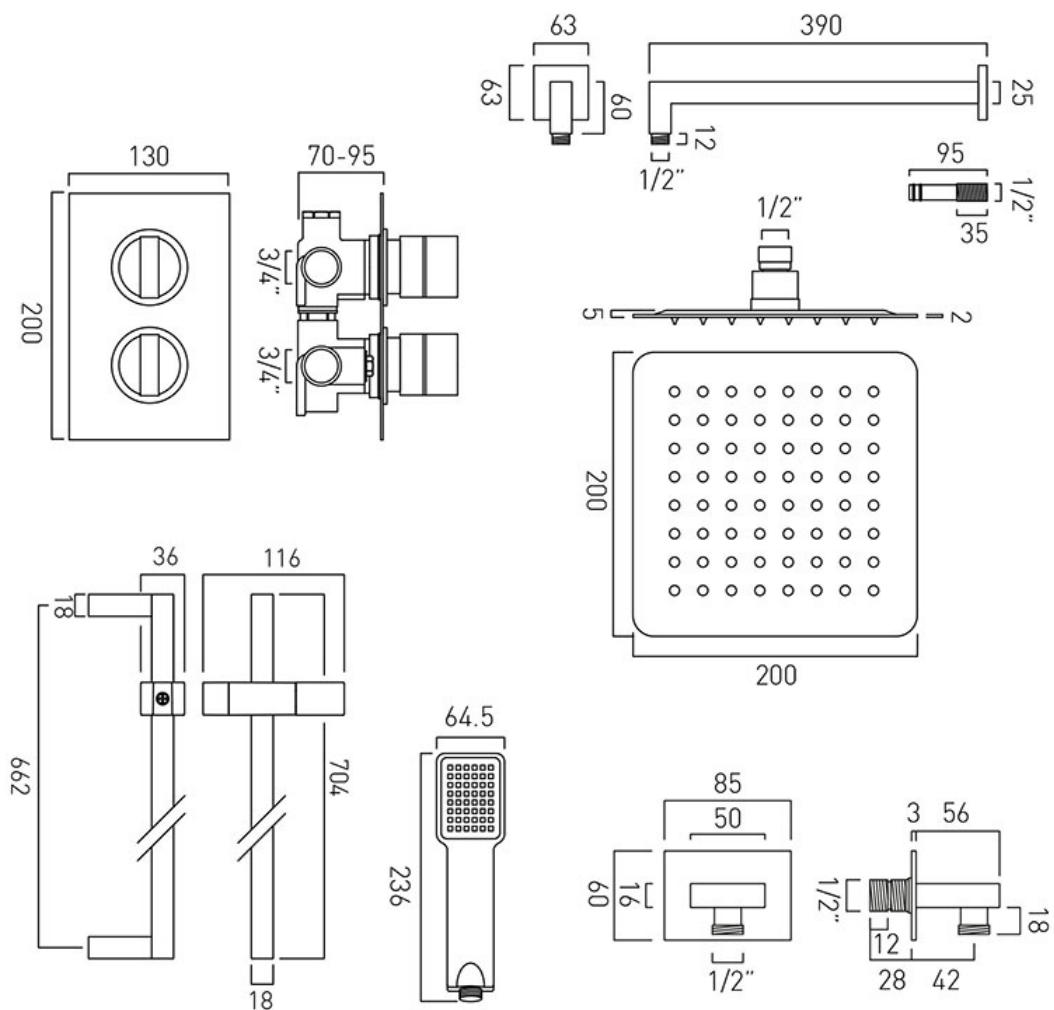

## FLOW REGULATOR:

FR-SHOWER/9-C/P

# TECHNICAL DRAWING

COLLECTION: NOTION

PRODUCT CODE: DX-172250-NOT-CP

tel: 01934 744466  
email: sales@vado.com  
www.vado.com

**where inspiration flows**  
taps | showering | accessories