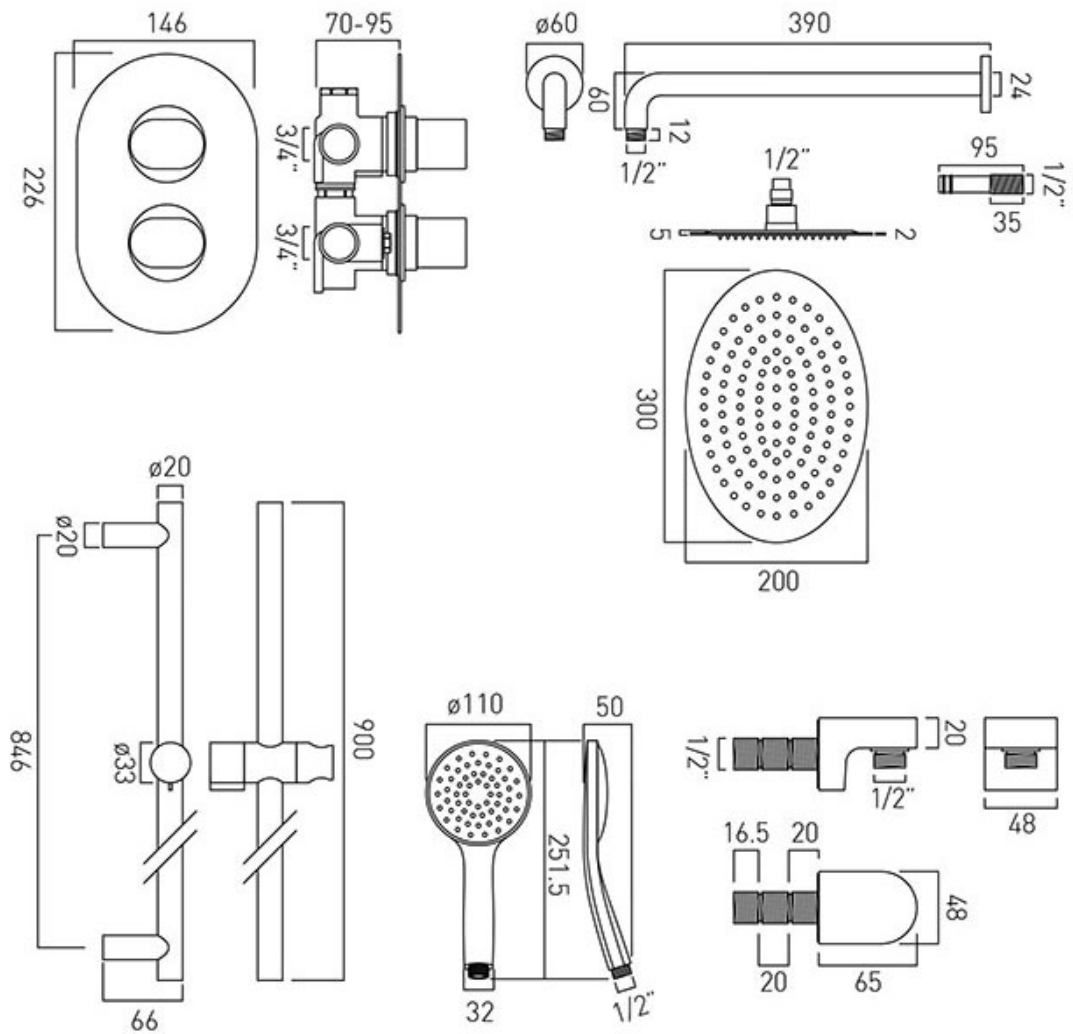

TECHNICAL DRAWING

COLLECTION: LIFE

PRODUCT CODE: DX-172250-LIF-CP

tel: 01934 744466
email: sales@vado.com
www.vado.com

where inspiration flows
taps | showering | accessories