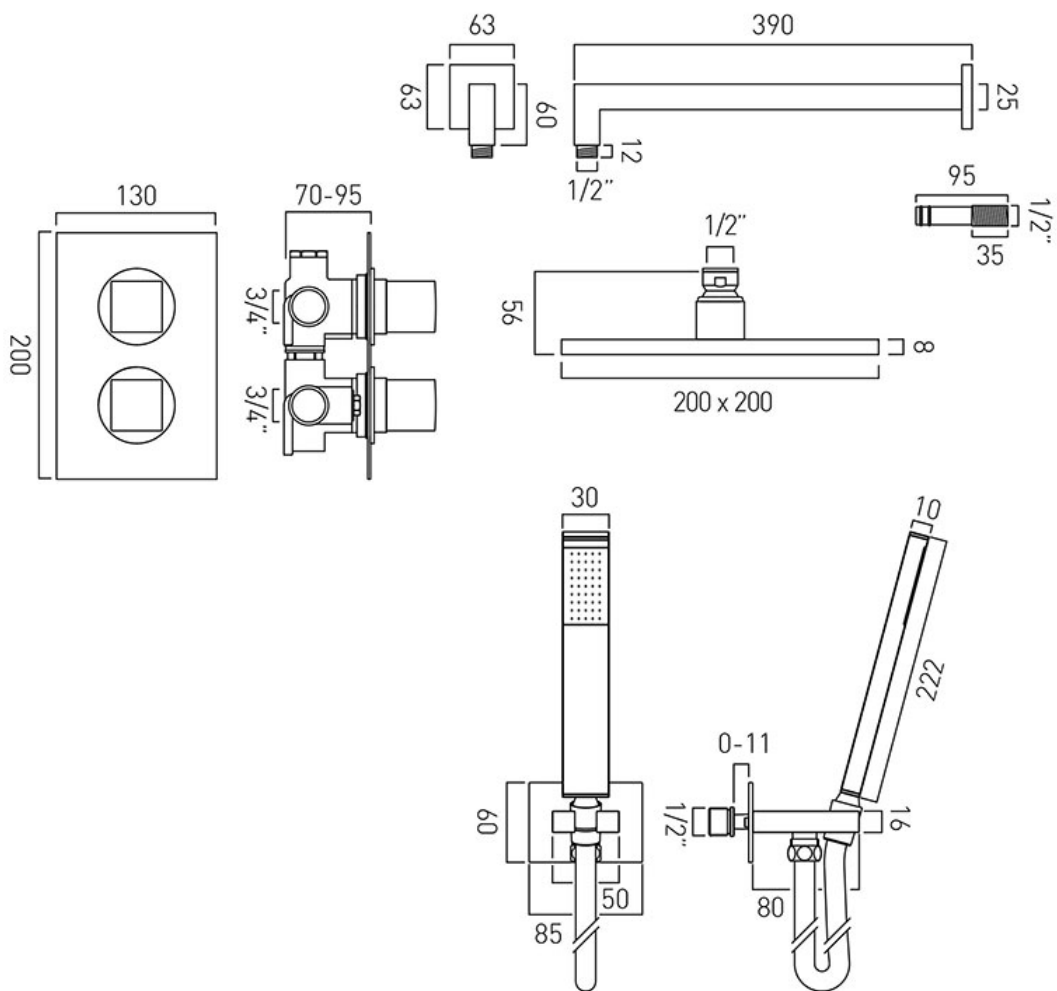

TECHNICAL DRAWING

COLLECTION:

PRODUCT CODE: DX-172251-MIX-CP

tel: 01934 744466
email: sales@vado.com
www.vado.com

where inspiration flows
taps | showering | accessories