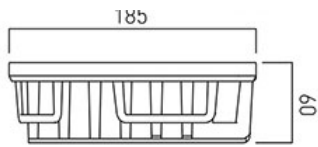

TECHNICAL DRAWING

COLLECTION: BASKETS

PRODUCT CODE: BAS-2000-C/P