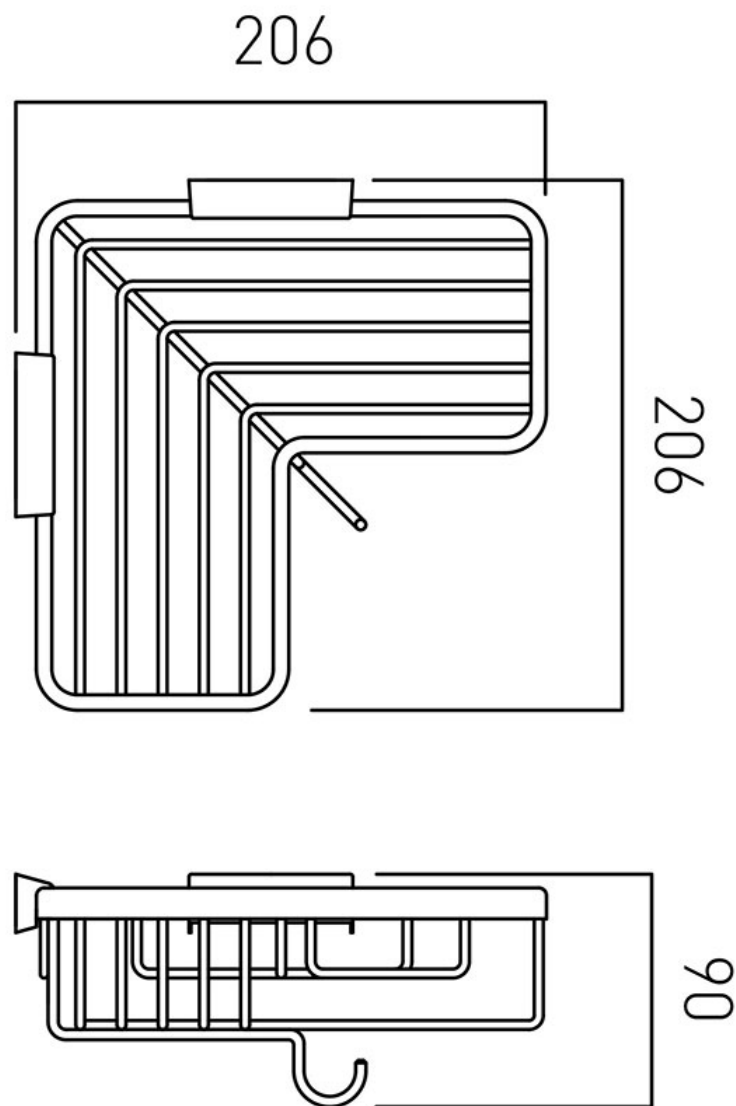

SPECIFICATION SHEET

COLLECTION: BASKETS

PRODUCT CODE: BAS-2014-C/P

DESCRIPTION:
corner basket with hook
wall mounted

FINISH:
Chrome

tel: 01934 744466
email: sales@vado.com
www.vado.com

where inspiration flows
taps | showering | accessories

TECHNICAL DRAWING

COLLECTION: BASKETS

PRODUCT CODE: BAS-2014-C/P

tel: 01934 744466
email: sales@vado.com
www.vado.com

where inspiration flows
taps | showering | accessories