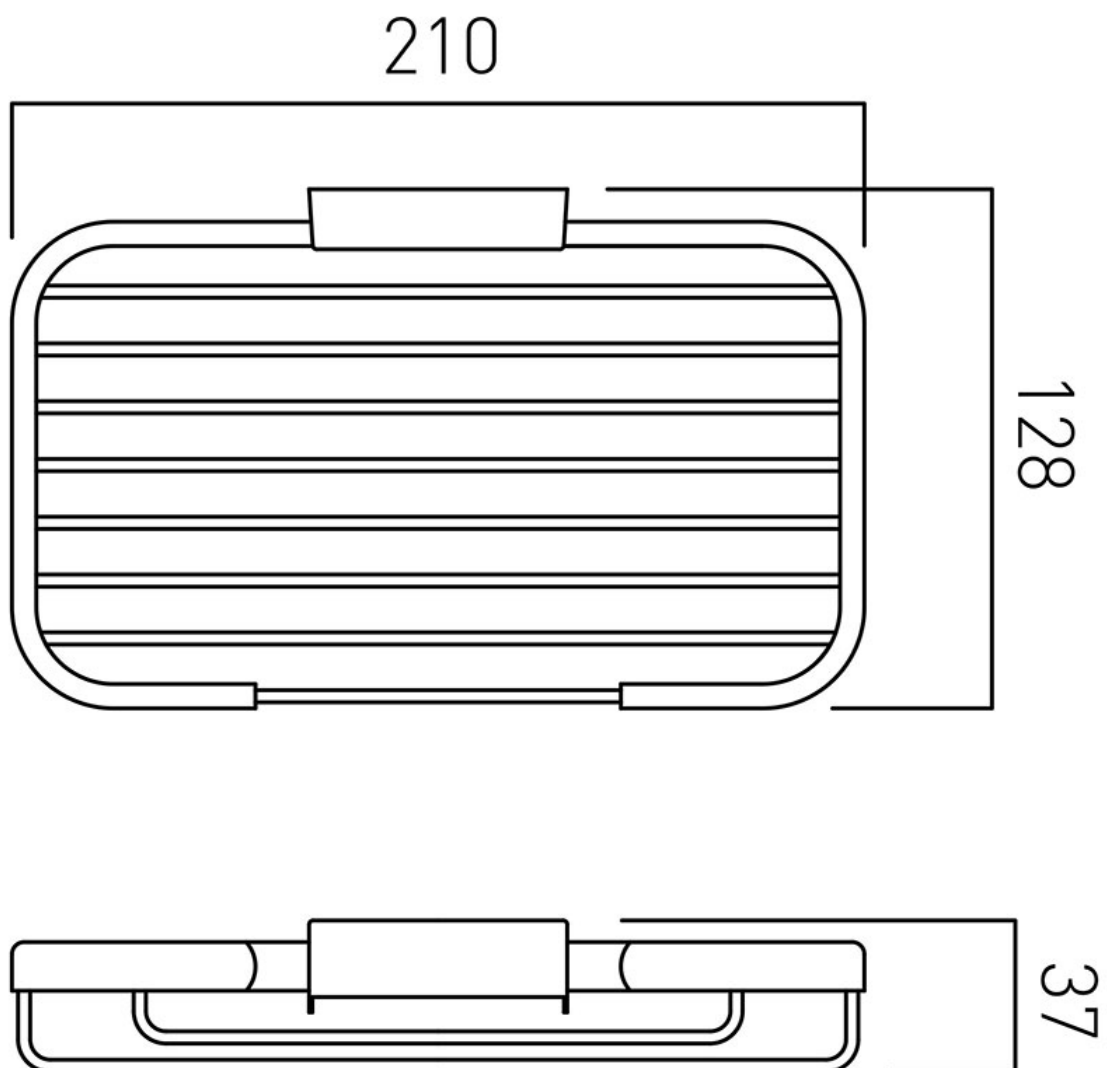

TECHNICAL DRAWING

COLLECTION: BASKETS

PRODUCT CODE: BAS-2002-C/P

tel: 01934 744466
email: sales@vado.com
www.vado.com

where inspiration flows
taps | showering | accessories