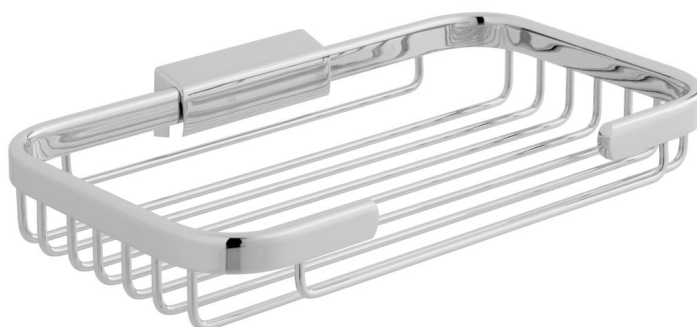

SPECIFICATION SHEET

COLLECTION: BASKETS

PRODUCT CODE: BAS-2002-C/P

DESCRIPTION:

large rectangular basket
wall mounted

FINISH:

Chrome

tel: 01934 744466
email: sales@vado.com
www.vado.com

where inspiration flows
taps | showering | accessories

TECHNICAL DRAWING

COLLECTION: BASKETS

PRODUCT CODE: BAS-2002-C/P

tel: 01934 744466
email: sales@vado.com
www.vado.com

where inspiration flows
taps | showering | accessories