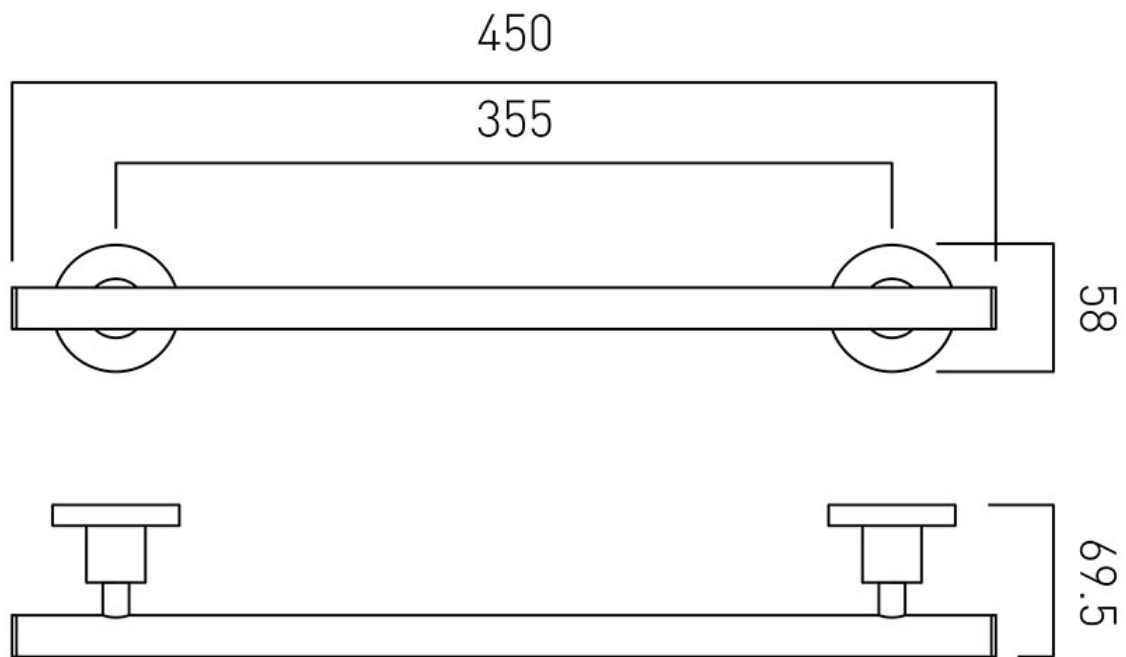


SPECIFICATION SHEET

COLLECTION: ELEMENTS

PRODUCT CODE: ELE-184-45-C/P

DESCRIPTION:

elements towel rail 450mm (18")

FINISH:

Chrome

tel: 01934 744466
email: sales@vado.com
www.vado.com

where inspiration flows
taps | showering | accessories

TECHNICAL DRAWING

COLLECTION: ELEMENTS

PRODUCT CODE: ELE-184-45-C/P

tel: 01934 744466
email: sales@vado.com
www.vado.com

where inspiration flows
taps | showering | accessories