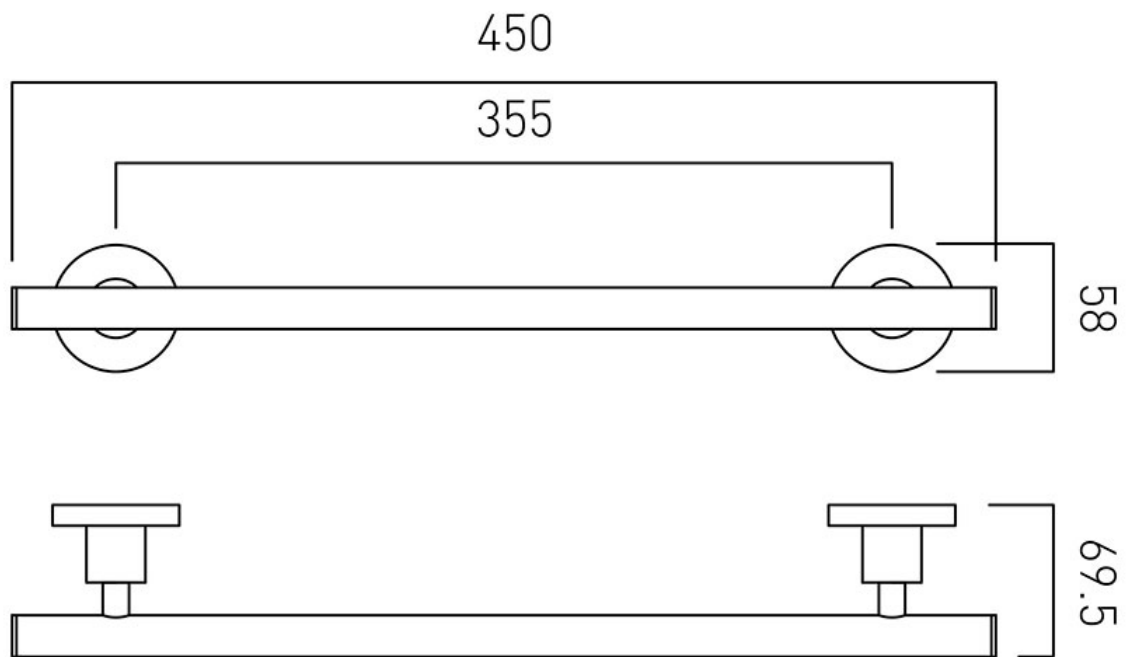

TECHNICAL DRAWING

COLLECTION: ELEMENTS

PRODUCT CODE: ELE-184-45-C/P

tel: 01934 744466
email: sales@vado.com
www.vado.com

where inspiration flows
taps | showering | accessories