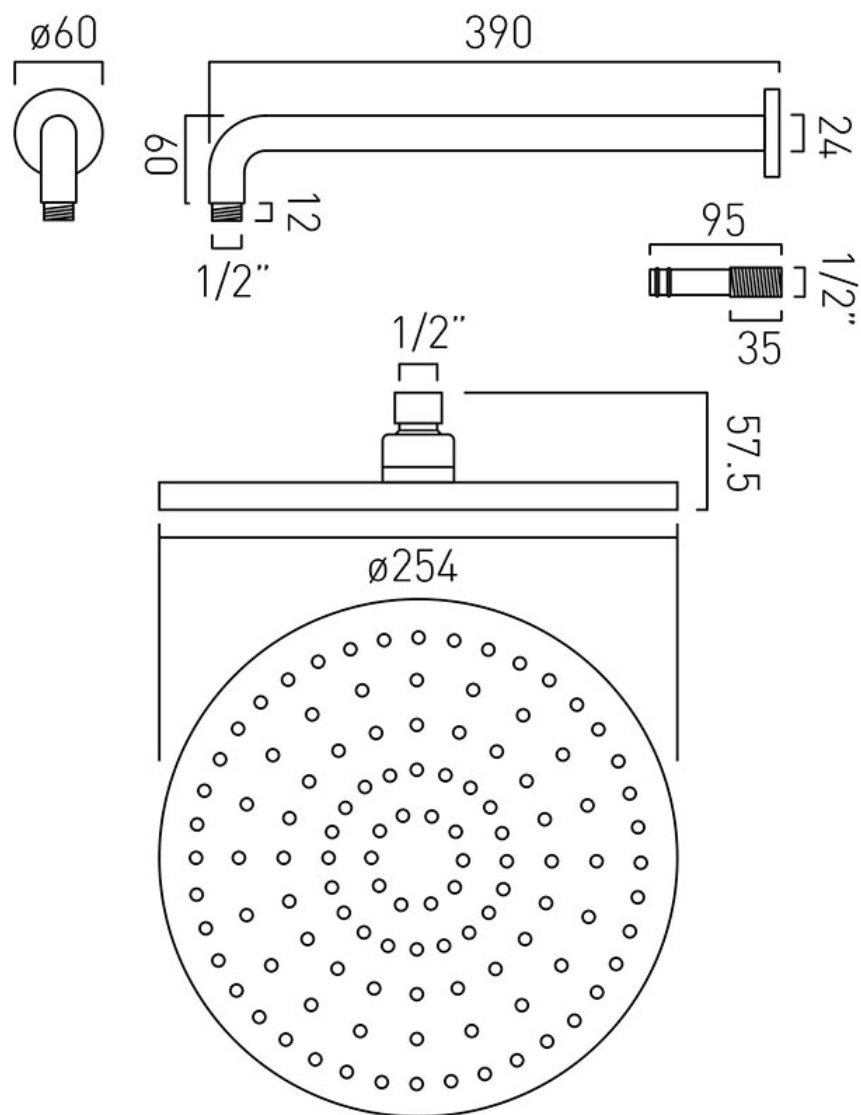

TECHNICAL DRAWING

COLLECTION:

PRODUCT CODE: WG-SATURN2/SA-C/P

tel: 01934 744466
email: sales@vado.com
www.vado.com

where inspiration flows
taps | showering | accessories