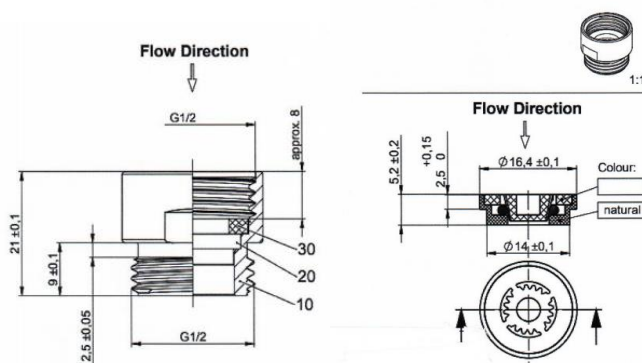

Product Code: FR-SHOWER/6-C/P

Product Description: 6l/minute flow regulator (plastic) for showering solutions

Product Image:

Product Technical Drawing:

Product Details:

designed for use with most VADO slide rail kits, mini kits and showering solutions (with or without the chrome housing)

flow regulated to 6 litres per minute, but this can fluctuate by +/-10% depending on incoming pressure

the Flow Rate chart shows the l/minute flow of the FR-SHOWER/6-C/P used with the VADO ERI-MFSRK-DB-C/P - Eris multi-function slide rail kit