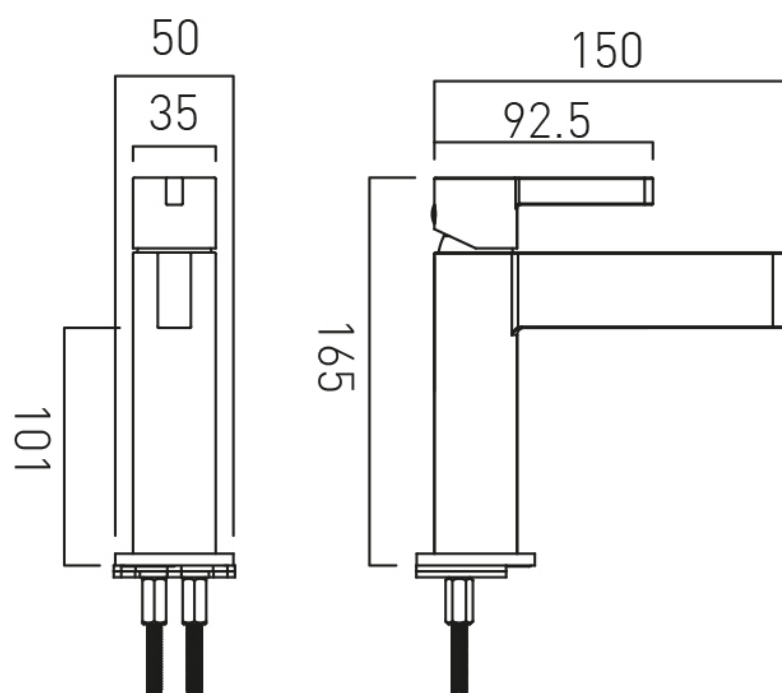

tel: 01934 744466
email: sales@vado.com
www.vado.com

where inspiration flows
taps | showering | accessories

TECHNICAL DRAWING

COLLECTION: EDIT

PRODUCT CODE: IND-EDI100/SB-BLK

tel: 01934 744466
email: sales@vado.com
www.vado.com