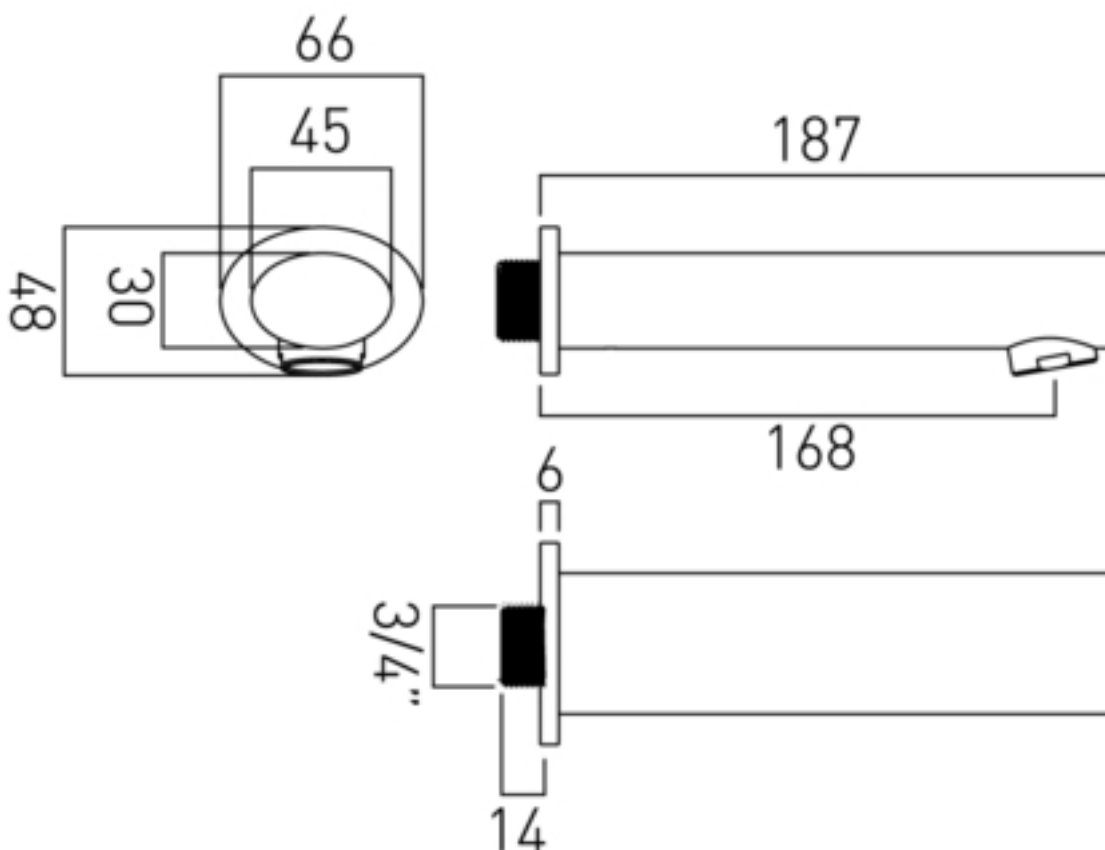

Technical sheet: SOH-140

bath spout
wall mounted
with water flow aerator
3/4" x 14mm threaded connections
minimum operating pressure 1.0 bar MP
chrome

Technical drawing

All products include a 12 year guarantee.