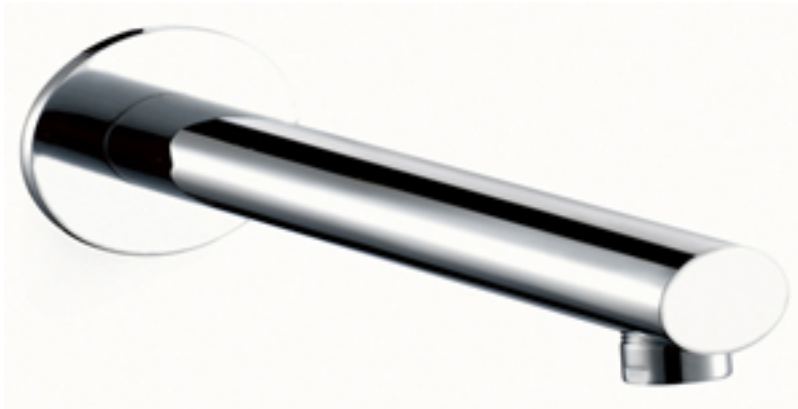

Technical sheet: SOH-140

bath spout
wall mounted
with water flow aerator
3/4" x 14mm threaded connections
minimum operating pressure 1.0 bar MP
chrome

Technical drawing

All products include a 12 year guarantee.