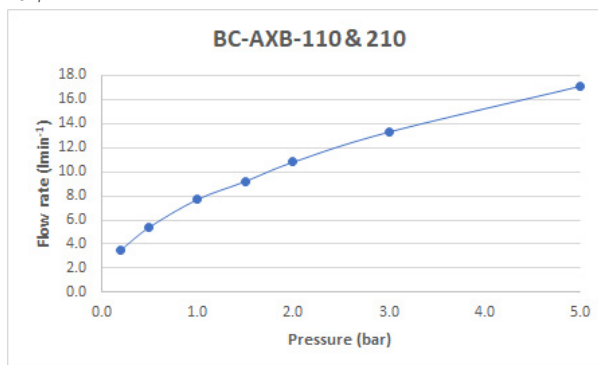

## DESCRIPTION:

Axbridge  
mono bidet mixer  
deck mounted  
with pop-up waste  
lever handles  
with water flow straightener  
cold ceramic cartridge FL-501-RTC  
hot ceramic cartridge FL-501-LTC  
2 x 1/2" x 400mm flexipipe connections  
deck mount drill hole diameter 35mm  
minimum operating pressure 0.2 bar LP

## MINIMUM OPERATING PRESSURE:

0.2 bar LP

## FLOW RATE AT 3.0 BAR FLOW PRESSURE:

13 l/min

**BOOTH & Co.**  
ENGLAND

Timeless Design. Pioneering Performance.

Your journey to distinction awaits.

---