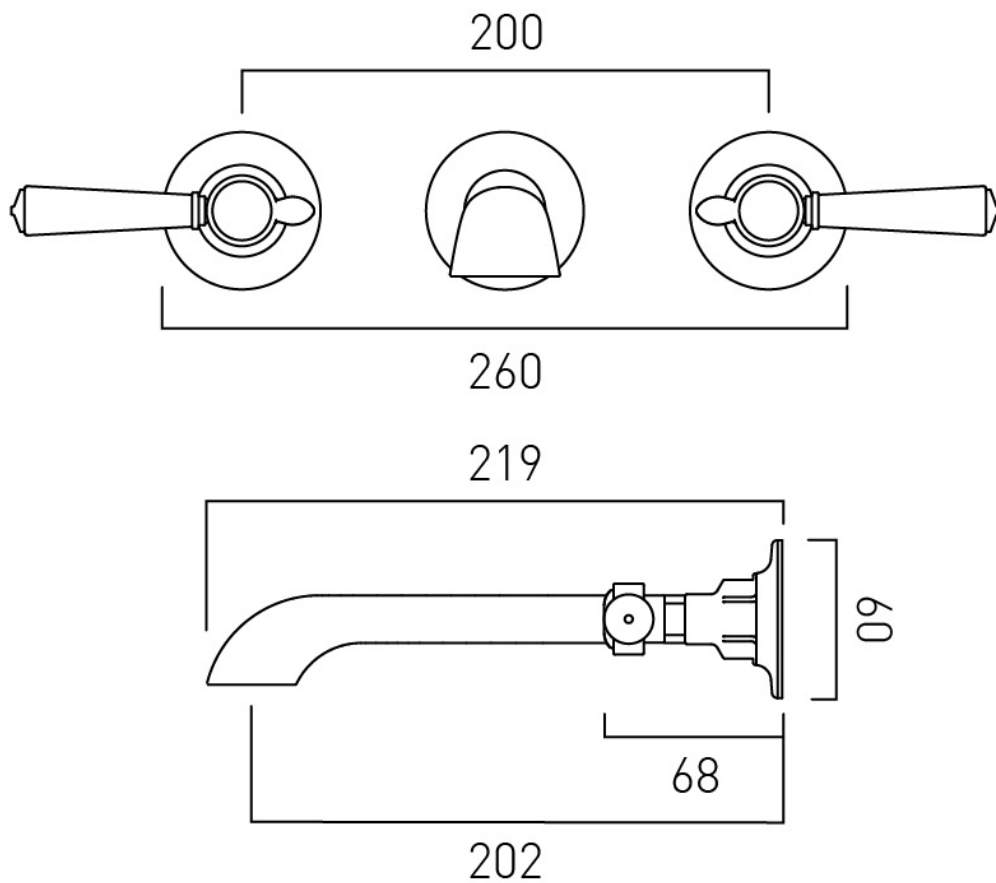

TECHNICAL DRAWING

COLLECTION: AXBRIDGE

PRODUCT CODE: BC-AXB-209-CP

BOOTH & Co.
ENGLAND

Timeless Design. Pioneering Performance.

Your journey to distinction awaits.

01934 744466 | sales@vado.com | www.vado.com/booth-and-co