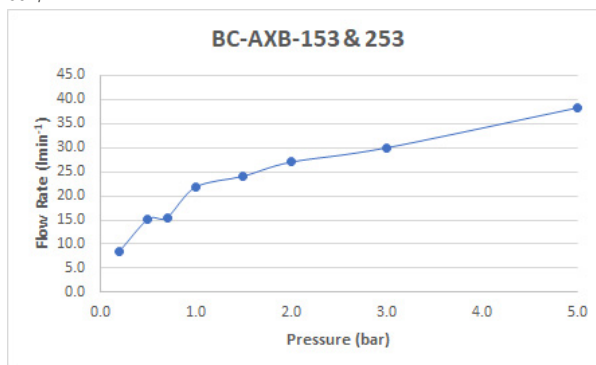

SPECIFICATION SHEET

COLLECTION: AXBRIDGE

PRODUCT CODE: BC-AXB-253-CP

DESCRIPTION:

Axbridge
bridge kitchen mixer
deck mounted
with swivel spout
lever handles
with water flow straightener
hot ceramic cartridge FL-501-LTC
cold ceramic cartridge FL-501-RTC
2 x 1/2" threaded inlet
deck mount drill hole diameter 22mm
minimum operating pressure 0.2 bar LP

FINISH:

Chrome

MINIMUM OPERATING PRESSURE:

0.2 bar LP

FLOW RATE AT 3.0 BAR FLOW PRESSURE:

38 l/min

BOOTH & Co.
ENGLAND

Timeless Design. Pioneering Performance.