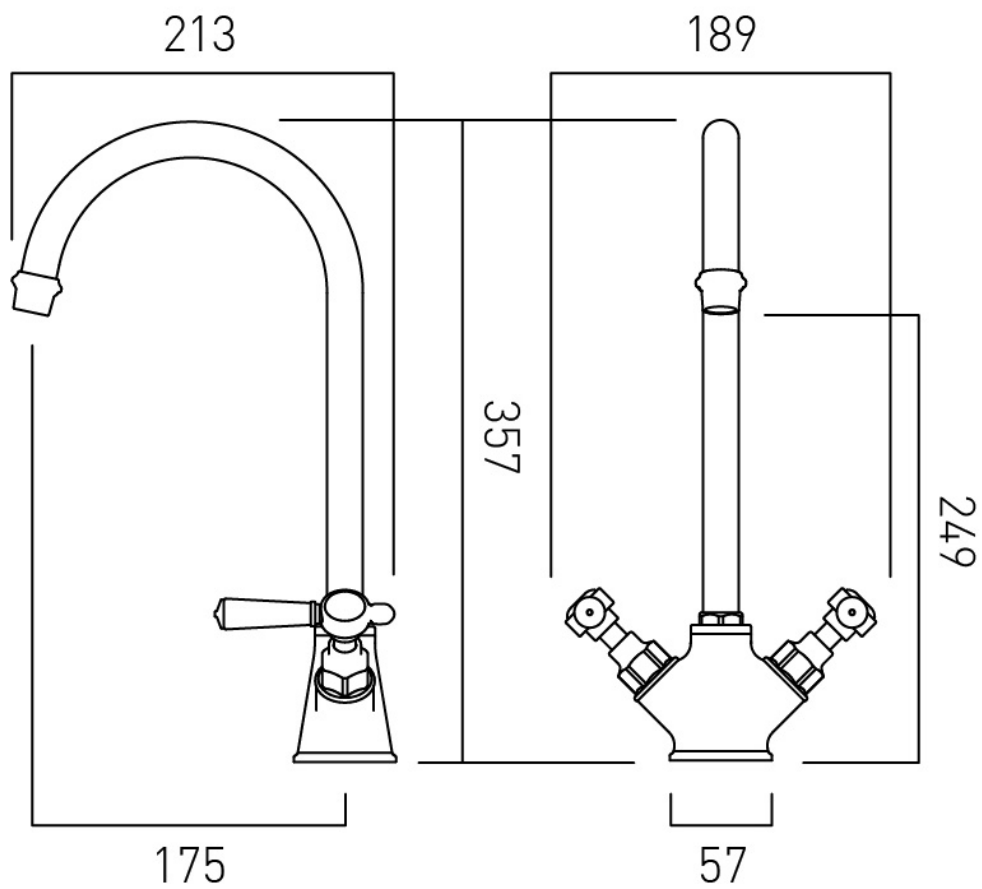

TECHNICAL DRAWING

COLLECTION: AXBRIDGE

PRODUCT CODE: BC-AXB-250-CP

BOOTH & Co.
ENGLAND

Timeless Design. Pioneering Performance.

Your journey to distinction awaits.

01934 744466 | sales@vado.com | www.vado.com/booth-and-co