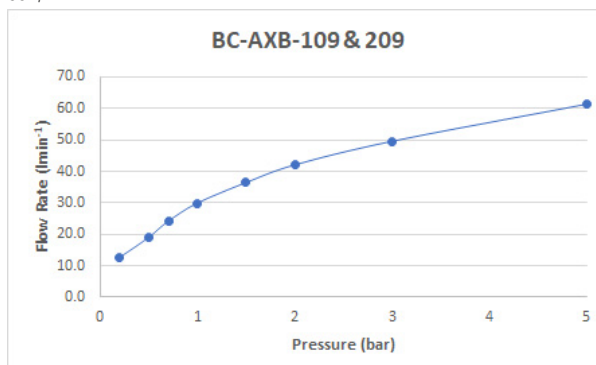

SPECIFICATION SHEET

COLLECTION: AXBRIDGE

PRODUCT CODE: BC-AXB-109-CP

DESCRIPTION:

Axbridge
3 hole basin mixer
wall mounted
cross handles
with water flow straightener
cold ceramic cartridge FL-501-RTC
hot ceramic cartridge FL-501-LTC
2 x 1/2" inlets
min-max wall mount 56-81mm
minimum operating pressure 0.2 bar LP

FINISH:

Chrome

FLOW REGULATOR:

FR-106/6-PLA

MINIMUM OPERATING PRESSURE:

0.2 bar LP

FLOW RATE AT 3.0 BAR FLOW PRESSURE:

50 l/min