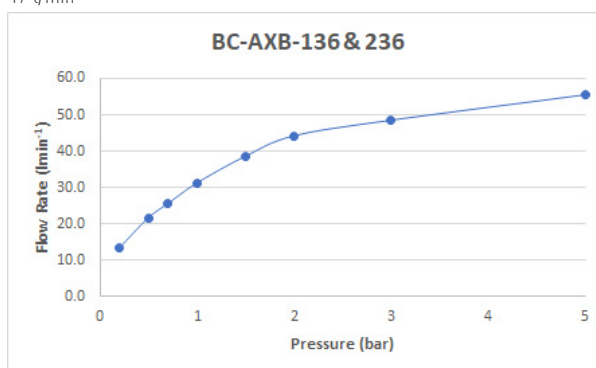

SPECIFICATION SHEET

COLLECTION: AXBRIDGE

PRODUCT CODE: BC-AXB-136-CP

DESCRIPTION:

Axbridge
bath pillar taps
deck mounted
cross handles
with water flow straightener
cold ceramic cartridge FL-511-RTC
hot ceramic cartridge FL-511-LTC
3/4" threaded tail connections
deck mount drill hole diameter 27mm
minimum operating pressure 0.2 bar LP

FINISH:

Chrome

MINIMUM OPERATING PRESSURE:

0.2 bar LP

FLOW RATE AT 3.0 BAR FLOW PRESSURE:

49 l/min

BOOTH & Co.
ENGLAND

Timeless Design. Pioneering Performance.