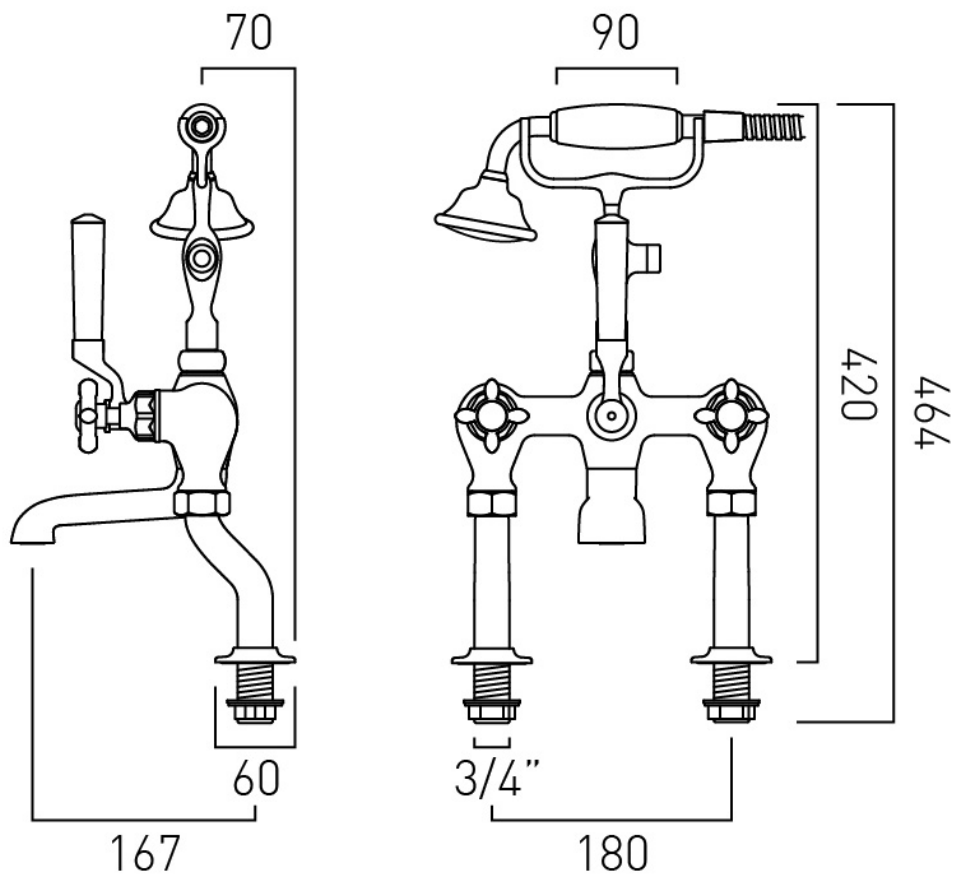

TECHNICAL DRAWING

COLLECTION: AXBRIDGE

PRODUCT CODE: BC-AXB-131-CP

BOOTH & Co.
ENGLAND

Timeless Design. Pioneering Performance.

Your journey to distinction awaits.

01934 744466 | sales@vado.com | www.vado.com/booth-and-co