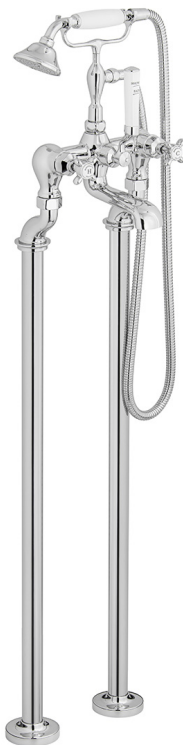

# SPECIFICATION SHEET

**COLLECTION:** AXBRIDGE

**PRODUCT CODE:** BC-AXB-133-CP

**DESCRIPTION:**

Axbridge  
exposed bath shower mixer  
floor mounted  
with shower kit  
cross handles  
with water flow straightener  
2 x 3/4" female inlets  
minimum operating pressure 1 bar MP

**FINISH:**

Chrome

**MINIMUM OPERATING PRESSURE:**

1.0 bar MP

**FLOW RATE AT 3.0 BAR FLOW PRESSURE:**

41 l/min (bath fill) 21 l/min (shower)

**BOOTH & Co.**  
ENGLAND

Timeless Design. Pioneering Performance.

# TECHNICAL DRAWING

**COLLECTION:** AXBRIDGE

**PRODUCT CODE:** BC-AXB-133-CP

Timeless Design. Pioneering Performance.

**BOOTH & Co.**  
ENGLAND

*Your journey to distinction awaits.*

01934 744466 | sales@vado.com | www.vado.com/booth-and-co