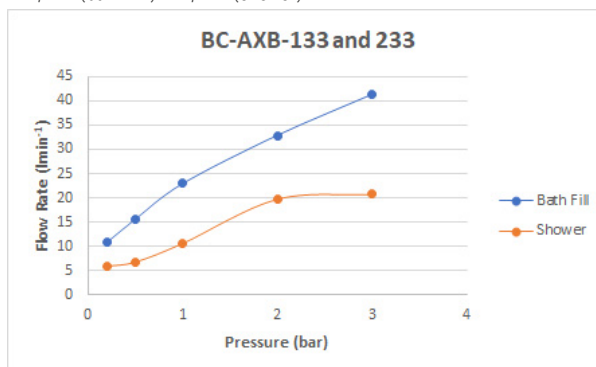

# SPECIFICATION SHEET

**COLLECTION:** AXBRIDGE

**PRODUCT CODE:** BC-AXB-133-CP

**DESCRIPTION:**

Axbridge  
exposed bath shower mixer  
floor mounted  
with shower kit  
cross handles  
with water flow straightener  
2 x 3/4" female inlets  
minimum operating pressure 1 bar MP

**FINISH:**

Chrome

**MINIMUM OPERATING PRESSURE:**

1.0 bar MP

**FLOW RATE AT 3.0 BAR FLOW PRESSURE:**

41 l/min (bath fill) 21 l/min (shower)

**BOOTH & Co.**  
ENGLAND

Timeless Design. Pioneering Performance.