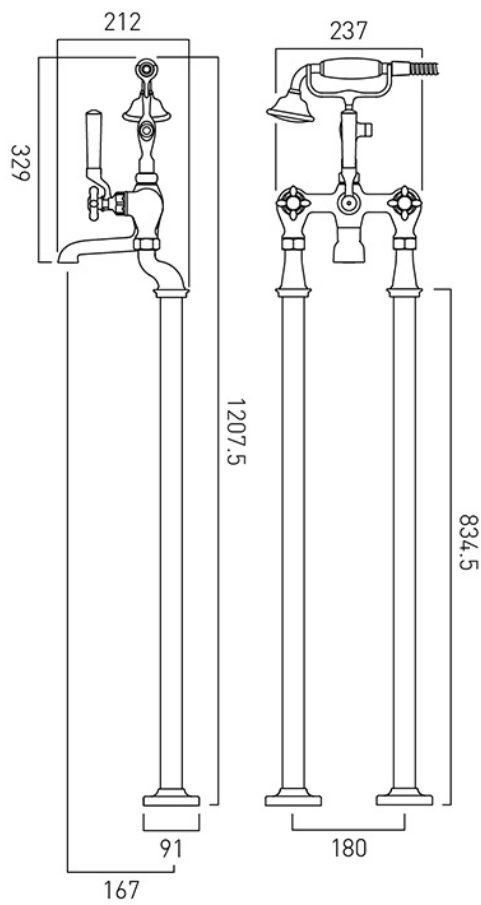

# SPECIFICATION SHEET

**COLLECTION:** AXBRIDGE

**PRODUCT CODE:** BC-AXB-133-CP

**DESCRIPTION:**

Axbridge  
exposed bath shower mixer  
floor mounted  
with shower kit  
cross handles  
with water flow straightener  
2 x 3/4" female inlets  
minimum operating pressure 1 bar MP

**FINISH:**

Chrome

**MINIMUM OPERATING PRESSURE:**

1.0 bar MP

**FLOW RATE AT 3.0 BAR FLOW PRESSURE:**

41 l/min (bath fill) 21 l/min (shower)

**BOOTH & Co.**  
ENGLAND

Timeless Design. Pioneering Performance.

# TECHNICAL DRAWING

**COLLECTION:** AXBRIDGE

**PRODUCT CODE:** BC-AXB-133-CP

Timeless Design. Pioneering Performance.

**BOOTH & Co.**  
ENGLAND

*Your journey to distinction awaits.*

01934 744466 | sales@vado.com | www.vado.com/booth-and-co