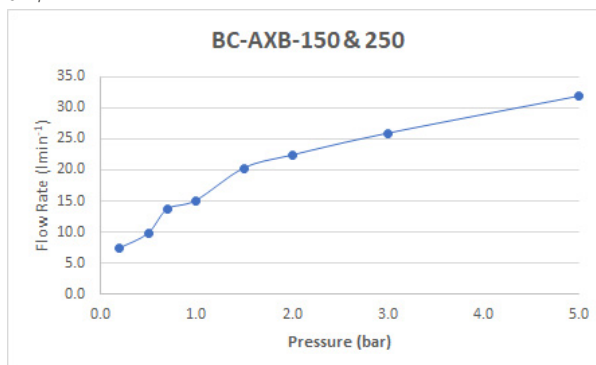

SPECIFICATION SHEET

COLLECTION: AXBRIDGE

PRODUCT CODE: BC-AXB-150-CP

DESCRIPTION:

Axbridge
Mono Kitchen Mixer
deck mounted
with swivel spout
Cross Handles
with water flow straightener
hot ceramic cartridge FL-501-LTC
cold ceramic cartridge FL-501-RTC
2 x 1/2" x 400mm flexipipe connections
deck mount drill hole diameter 35mm
minimum operating pressure 0.2 bar LP

FINISH:

Chrome

FLOW REGULATOR:

FR-FLEXI/8-PLA (2 are required)

MINIMUM OPERATING PRESSURE:

0.2 bar LP

FLOW RATE AT 3.0 BAR FLOW PRESSURE:

32 l/min