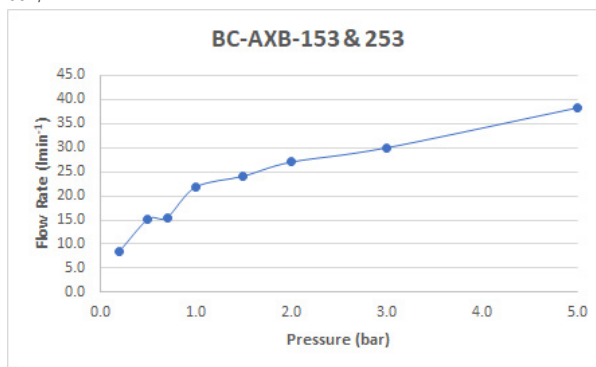

SPECIFICATION SHEET

COLLECTION: AXBRIDGE

PRODUCT CODE: BC-AXB-153-CP

DESCRIPTION:

Axbridge
Bridge Kitchen Mixer
pillar mounted
cross handles
with water flow straightener
cold ceramic cartridge FL-501-RTC
hot ceramic cartridge FL-501-LTC
2 x 1/2" threaded inlet
deck mount drill hole diameter 22mm
minimum operating pressure 0.2 bar

FINISH:

Chrome

MINIMUM OPERATING PRESSURE:

0.2 bar LP

FLOW RATE AT 3.0 BAR FLOW PRESSURE:

38 l/min

BOOTH & Co.
ENGLAND

Timeless Design. Pioneering Performance.