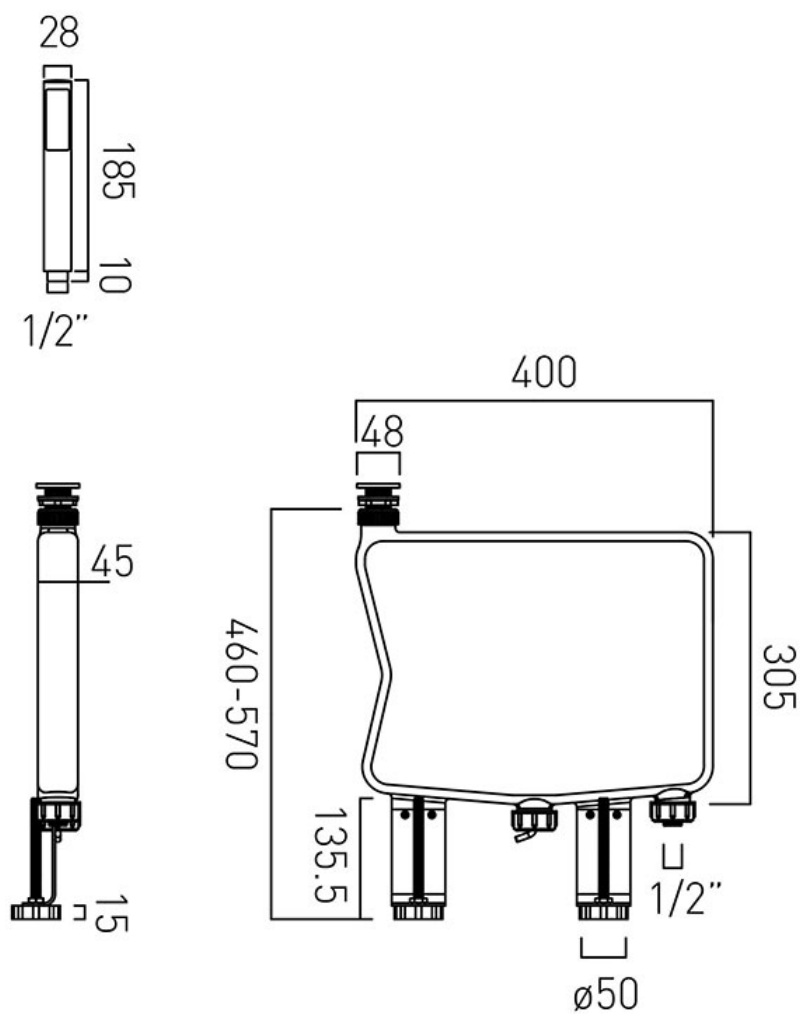

SPECIFICATION SHEET

COLLECTION: ZOO

PRODUCT CODE: ZOO-CAPSULE-C/P

DESCRIPTION:

zoo capsule
single function shower handset
deck mounted
with flexible chrome plated brass hose
deck mounted drill hole 32mm
capsule concealed box to eliminate water ingress
height adjustment (480 - 570mm)
escutcheon bath deck thickness (1 - 35mm)
escutcheon bath deck thickness (1 - 35mm)
fits bath cavities of 50mm wide and more
can be fitted in corner of bath

connects directly to the bath waste outlet via a non-return valve
minimum operating pressure 1.0 bar MP

FINISH:

Chrome

FLOW REGULATOR:

FR-FLEXI/9-PLA

MINIMUM OPERATING PRESSURE:

1.0 bar MP

tel: 01934 744466
email: sales@vado.com
www.vado.com

where inspiration flows
taps | showering | accessories

TECHNICAL DRAWING

COLLECTION: ZOO

PRODUCT CODE: ZOO-CAPSULE-C/P

tel: 01934 744466
email: sales@vado.com
www.vado.com

where inspiration flows
taps | showering | accessories