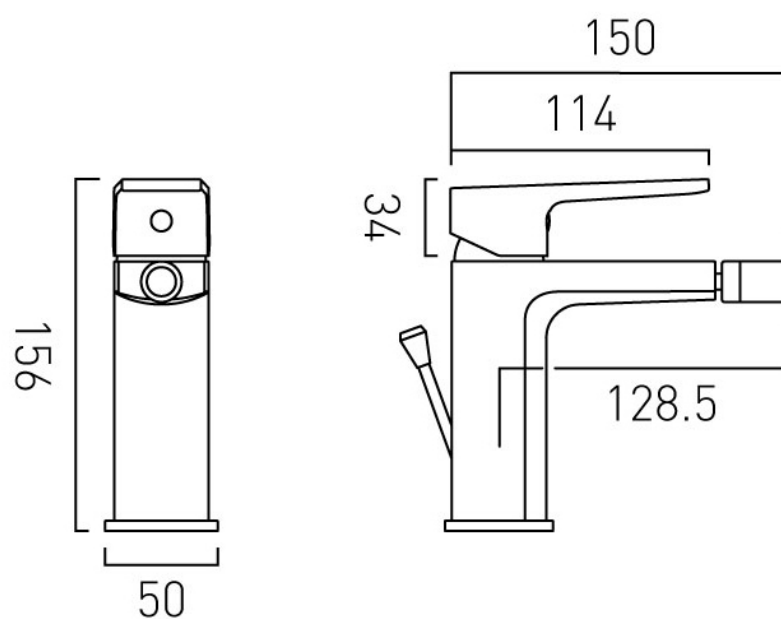

## DESCRIPTION:

mono bidet mixer  
single lever  
deck mounted  
with pop-up waste  
with Neoperl water flow aerator  
ceramic cartridge W-004-N35  
2 x 1/2" nut x 400mm flexipipe connections  
deck mount drill hole diameter 32mm  
minimum operating pressure 1.0 bar MP

## FLOW RATE AT 3.0 BAR FLOW PRESSURE:

10.25 l/m

tel: 01934 744466  
email: sales@vado.com  
www.vado.com

**where inspiration flows**  
taps | showering | accessories

# TECHNICAL DRAWING

**COLLECTION:** EKKO

**PRODUCT CODE:** AX-EKO-110-CP

tel: 01934 744466  
email: [sales@vado.com](mailto:sales@vado.com)  
[www.vado.com](http://www.vado.com)

**where inspiration flows**  
taps | showering | accessories