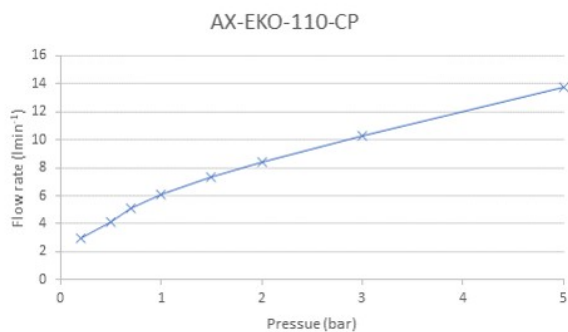

FLOW RATE AT 3.0 BAR FLOW PRESSURE:

10.25 l/m

tel: 01934 744466
email: sales@vado.com
www.vado.com

where inspiration flows
taps | showering | accessories