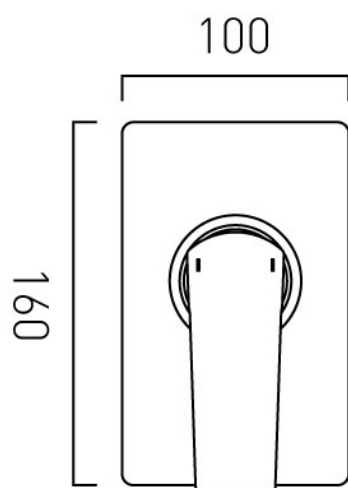

TECHNICAL DRAWING

COLLECTION: EKKO

PRODUCT CODE: AX-EKO-145-CP

tel: 01934 744466
email: sales@vado.com
www.vado.com

where inspiration flows
taps | showering | accessories