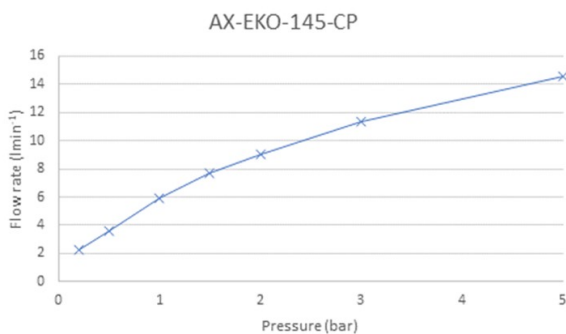

SPECIFICATION SHEET

COLLECTION: EKKO

PRODUCT CODE: AX-EKO-145-CP

DESCRIPTION:

concealed 1 outlet shower valve
single lever
wall mounted
with rectangular backplate
ceramic cartridge W-001-N35
2 x 1/2" female inlets
1 x 1/2" female outlet
min-max wall mount 65-80mm
minimum operating pressure 1.0 bar MP shower / 1.5 bar MP bath

FINISH:

Chrome

MINIMUM OPERATING PRESSURE:

1.0 bar MP

FLOW RATE AT 3.0 BAR FLOW PRESSURE:

11.4 l/m

tel: 01934 744466
email: sales@vado.com
www.vado.com

where inspiration flows
taps | showering | accessories