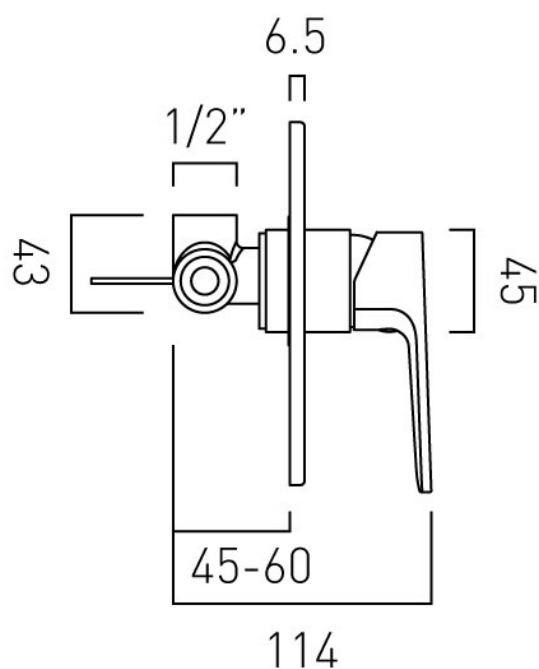

SPECIFICATION SHEET

COLLECTION: EKKO

PRODUCT CODE: AX-EKO-145-CP

DESCRIPTION:

concealed 1 outlet shower valve
single lever
wall mounted
with rectangular backplate
ceramic cartridge W-001-N35
2 x 1/2" female inlets
1 x 1/2" female outlet
min-max wall mount 65-80mm
minimum operating pressure 1.0 bar MP shower / 1.5 bar MP bath

FINISH:

Chrome

MINIMUM OPERATING PRESSURE:

1.0 bar MP

FLOW RATE AT 3.0 BAR FLOW PRESSURE:

11.4 l/m

tel: 01934 744466
email: sales@vado.com
www.vado.com

where inspiration flows
taps | showering | accessories

TECHNICAL DRAWING

COLLECTION: EKKO

PRODUCT CODE: AX-EKO-145-CP

tel: 01934 744466
email: sales@vado.com
www.vado.com

where inspiration flows
taps | showering | accessories