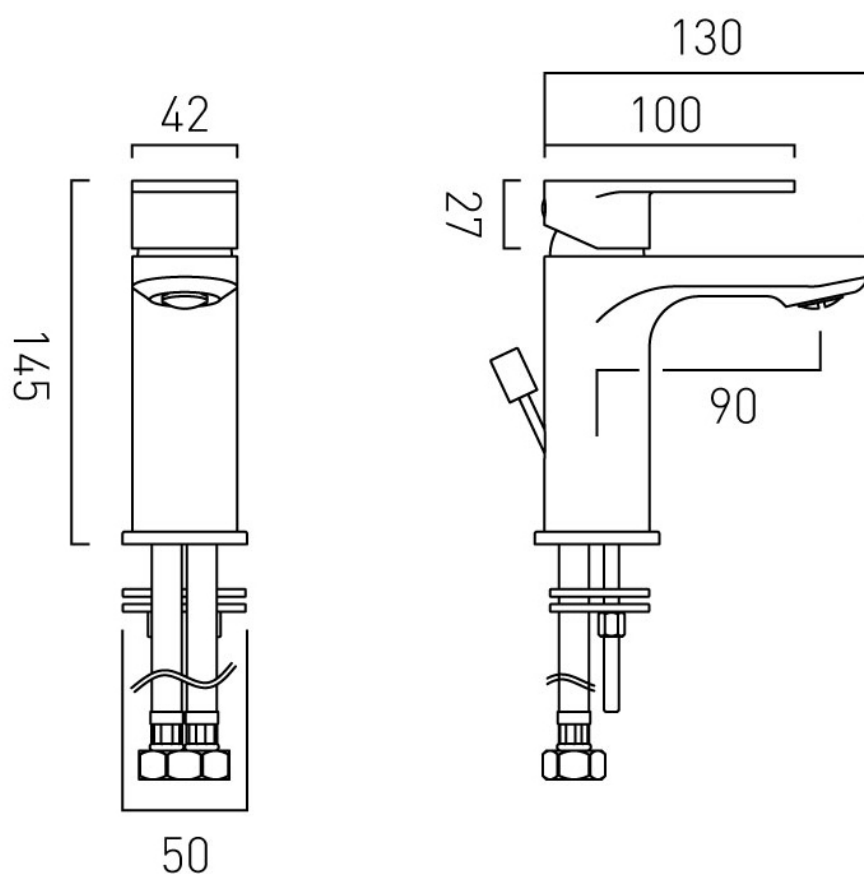

SPECIFICATION SHEET

COLLECTION: METIZ

PRODUCT CODE: AX-MET-100-CP

DESCRIPTION:

mono basin mixer
single lever
deck mounted
with pop-up waste
with Neoperl coin slot laminar flow aerator
ceramic cartridge W-003-N35
2 x 1/2" nut x 400mm flexipipe connections
deck mount drill hole diameter 35mm
minimum operating pressure 0.2 bar LP

FINISH:

Chrome

MINIMUM OPERATING PRESSURE:

0.2 bar LP

FLOW RATE AT 3.0 BAR FLOW PRESSURE:

24.7

tel: 01934 744466
email: sales@vado.com
www.vado.com

where inspiration flows
taps | showering | accessories

TECHNICAL DRAWING

COLLECTION: METIZ

PRODUCT CODE: AX-MET-100-CP

tel: 01934 744466
email: sales@vado.com
www.vado.com

where inspiration flows
taps | showering | accessories