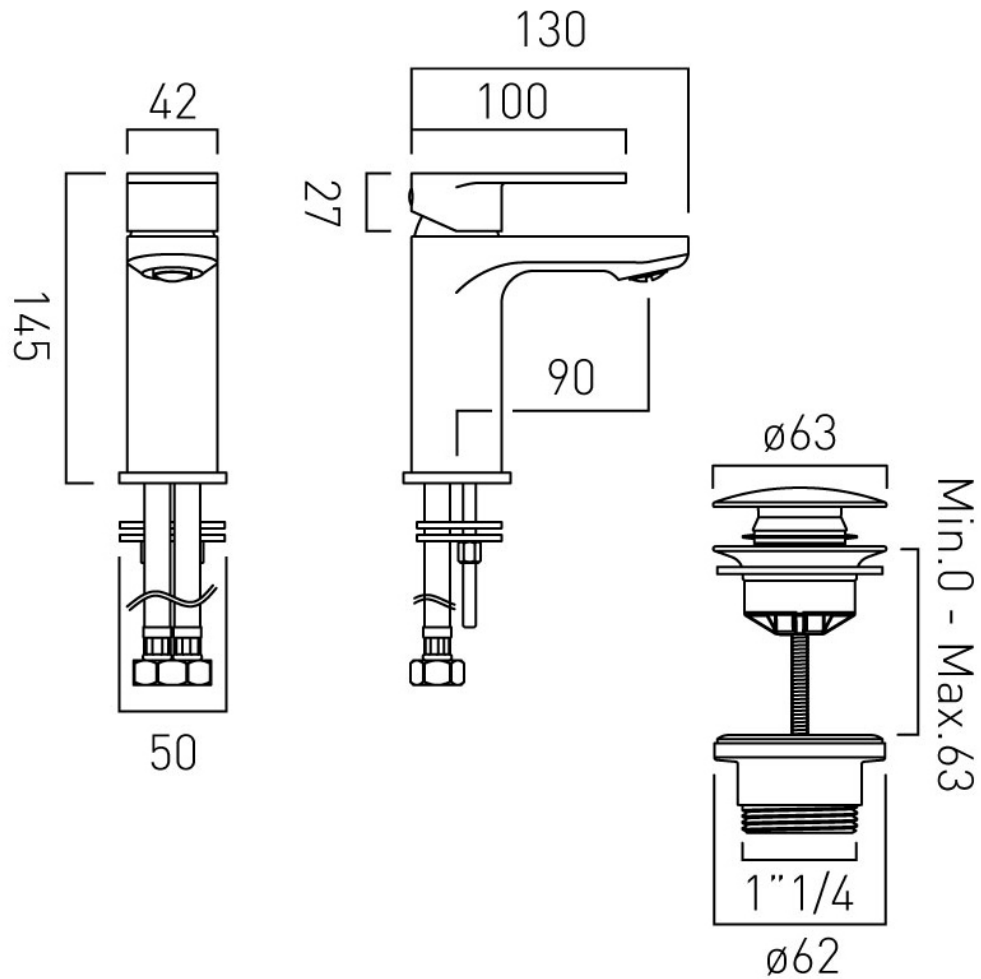

# SPECIFICATION SHEET

**COLLECTION:** METIZ

**PRODUCT CODE:** AX-MET-100/CC-CP

**DESCRIPTION:**

mono basin mixer  
single lever  
deck mounted  
smooth bodied  
with push basin waste  
with Neoperl coin slot laminar flow aerator  
ceramic cartridge W-003-N35  
2 x 1/2" nut x 400mm flexipipe connections  
minimum operating pressure 0.2 bar LP

**FINISH:**

Chrome

**MINIMUM OPERATING PRESSURE:**

0.2 bar LP

**FLOW RATE AT 3.0 BAR FLOW PRESSURE:**

24.7 l/m

tel: 01934 744466  
email: sales@vado.com  
www.vado.com

**where inspiration flows**  
taps | showering | accessories

# TECHNICAL DRAWING

COLLECTION: METIZ

PRODUCT CODE: AX-MET-100/CC-CP

tel: 01934 744466  
email: sales@vado.com  
www.vado.com

**where inspiration flows**  
taps | showering | accessories