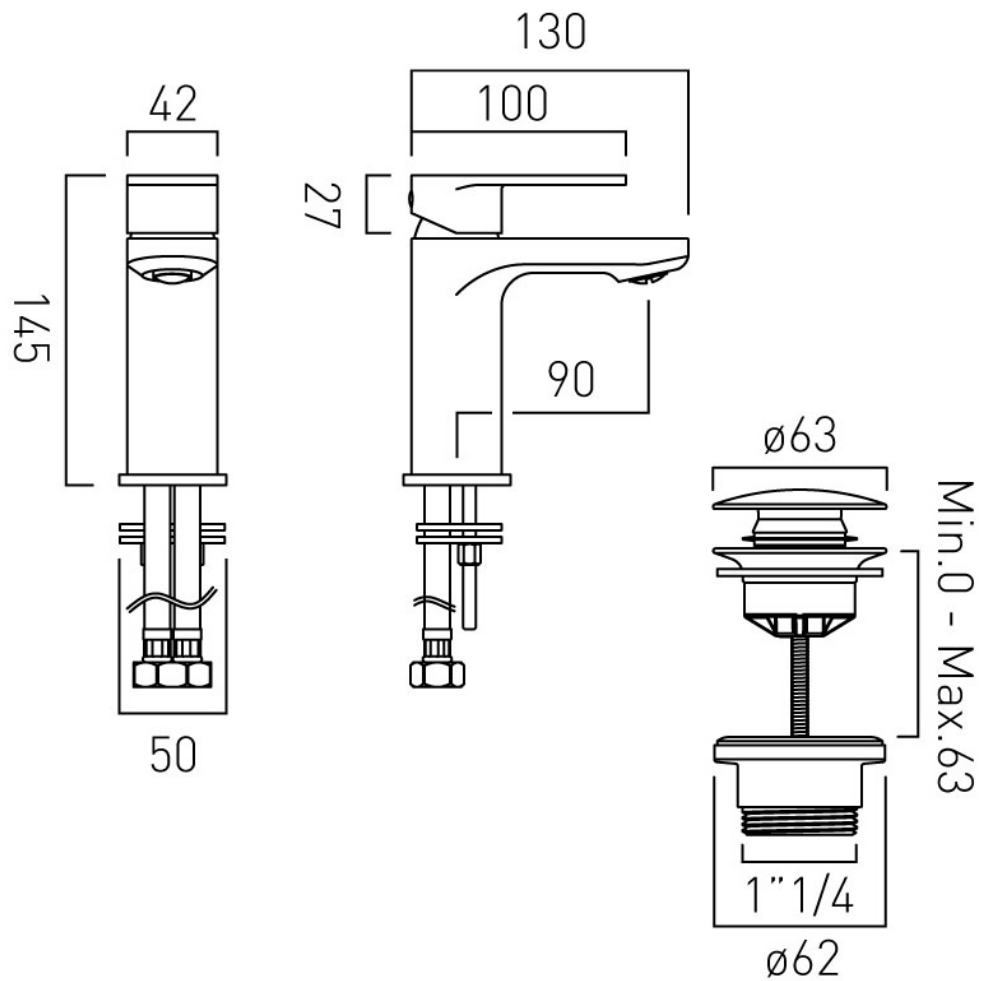

# TECHNICAL DRAWING

COLLECTION: METIZ

PRODUCT CODE: AX-MET-100/CC-CP

tel: 01934 744466  
email: sales@vado.com  
www.vado.com

**where inspiration flows**  
taps | showering | accessories