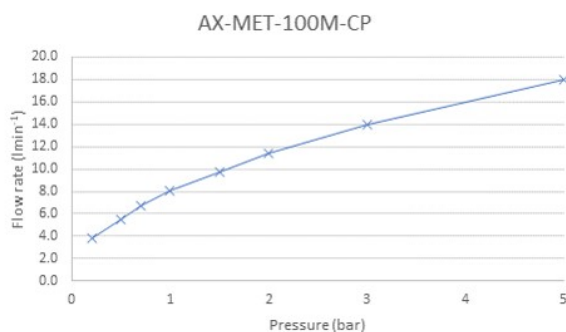

SPECIFICATION SHEET

COLLECTION: METIZ

PRODUCT CODE: AX-MET-100M/CC-CP

DESCRIPTION:

mini mono basin mixer
single lever
deck mounted
smooth bodied
with push basin waste
with Neoperl coin slot laminar flow aerator
ceramic cartridge W-001-N25
2 x 1/2" nut x 400mm flexipipe connections
deck mount drill hole diameter 32mm
minimum operating pressure 0.2 bar LP

FINISH:

Chrome

MINIMUM OPERATING PRESSURE:

0.2 bar LP

FLOW RATE AT 3.0 BAR FLOW PRESSURE:

14 l/m

tel: 01934 744466
email: sales@vado.com
www.vado.com

where inspiration flows
taps | showering | accessories