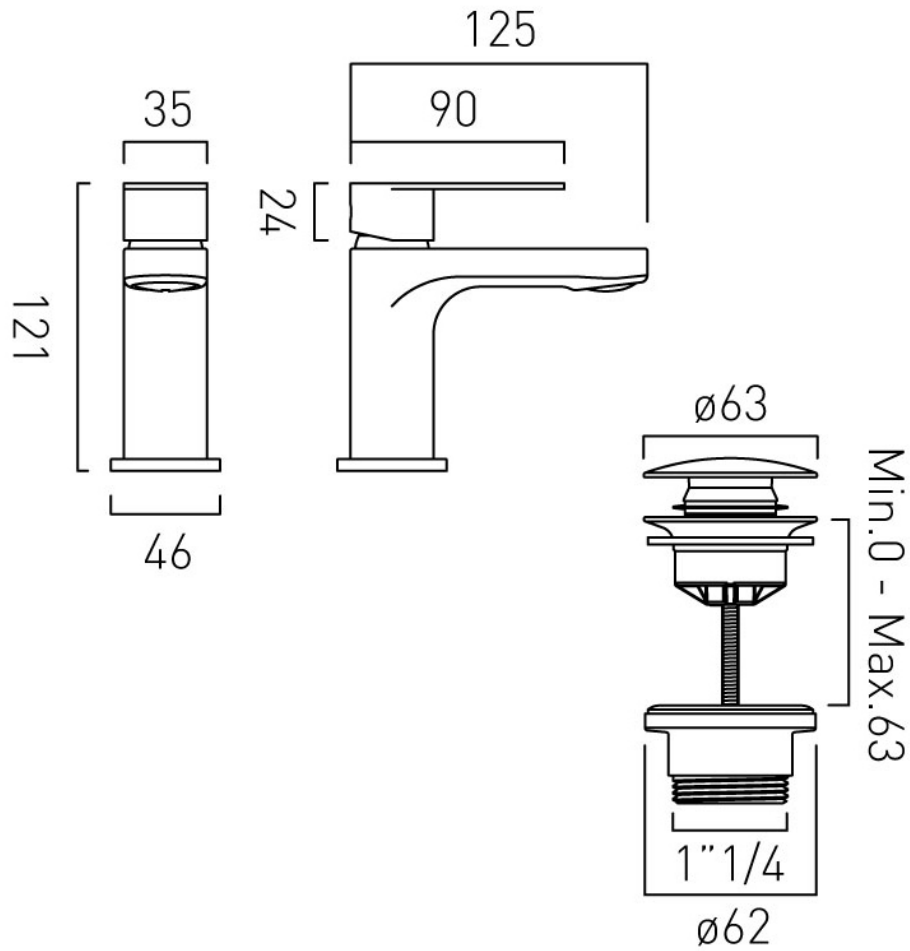

SPECIFICATION SHEET

COLLECTION: METIZ

PRODUCT CODE: AX-MET-100M/CC-CP

DESCRIPTION:

mini mono basin mixer
single lever
deck mounted
smooth bodied
with push basin waste
with Neoperl coin slot laminar flow aerator
ceramic cartridge W-001-N25
2 x 1/2" nut x 400mm flexipipe connections
deck mount drill hole diameter 32mm
minimum operating pressure 0.2 bar LP

FINISH:

Chrome

MINIMUM OPERATING PRESSURE:

0.2 bar LP

FLOW RATE AT 3.0 BAR FLOW PRESSURE:

14 l/m

tel: 01934 744466
email: sales@vado.com
www.vado.com

where inspiration flows
taps | showering | accessories

TECHNICAL DRAWING

COLLECTION: METIZ

PRODUCT CODE: AX-MET-100M/CC-CP

tel: 01934 744466
email: sales@vado.com
www.vado.com

where inspiration flows
taps | showering | accessories