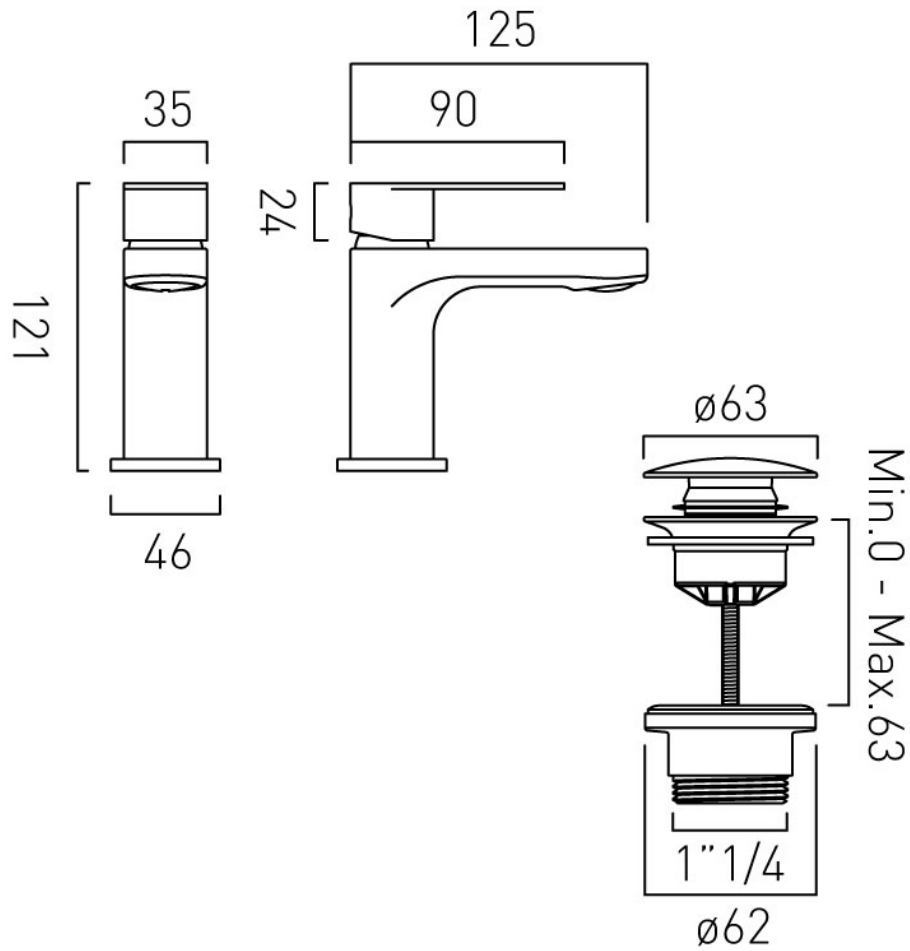

TECHNICAL DRAWING

COLLECTION: METIZ

PRODUCT CODE: AX-MET-100M/CC-CP

tel: 01934 744466
email: sales@vado.com
www.vado.com

where inspiration flows
taps | showering | accessories