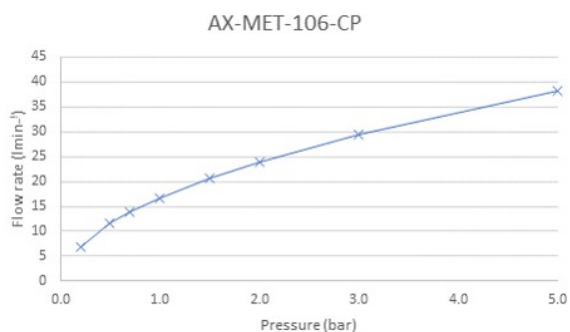

SPECIFICATION SHEET

COLLECTION: METIZ

PRODUCT CODE: AX-MET-106-CP

DESCRIPTION:

basin pillar taps
1/4 turn ceramic cartridges
deck mounted
with Neoperl coin slot laminar flow aerators
cold ceramic cartridge H-201-RTC
hot ceramic cartridge H-201-LTC
deck mount drill hole diameter 22mm
minimum operating pressure 0.2 bar LP

FINISH:

Chrome

MINIMUM OPERATING PRESSURE:

0.2 bar LP

FLOW RATE AT 3.0 BAR FLOW PRESSURE:

29.55 l/m (single tap)

tel: 01934 744466
email: sales@vado.com
www.vado.com

where inspiration flows
taps | showering | accessories