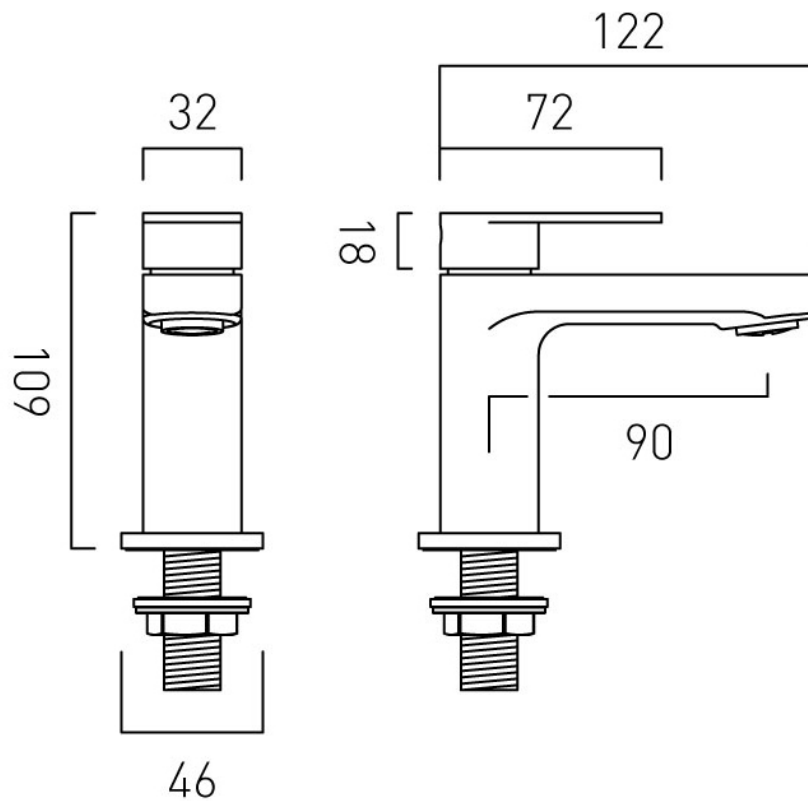

SPECIFICATION SHEET

COLLECTION: METIZ

PRODUCT CODE: AX-MET-106-CP

DESCRIPTION:

basin pillar taps
1/4 turn ceramic cartridges
deck mounted
with Neoperl coin slot laminar flow aerators
cold ceramic cartridge H-201-RTC
hot ceramic cartridge H-201-LTC
deck mount drill hole diameter 22mm
minimum operating pressure 0.2 bar LP

FINISH:

Chrome

MINIMUM OPERATING PRESSURE:

0.2 bar LP

FLOW RATE AT 3.0 BAR FLOW PRESSURE:

29.55 l/m (single tap)

tel: 01934 744466
email: sales@vado.com
www.vado.com

where inspiration flows
taps | showering | accessories

TECHNICAL DRAWING

COLLECTION: METIZ

PRODUCT CODE: AX-MET-106-CP

tel: 01934 744466
email: sales@vado.com
www.vado.com

where inspiration flows
taps | showering | accessories