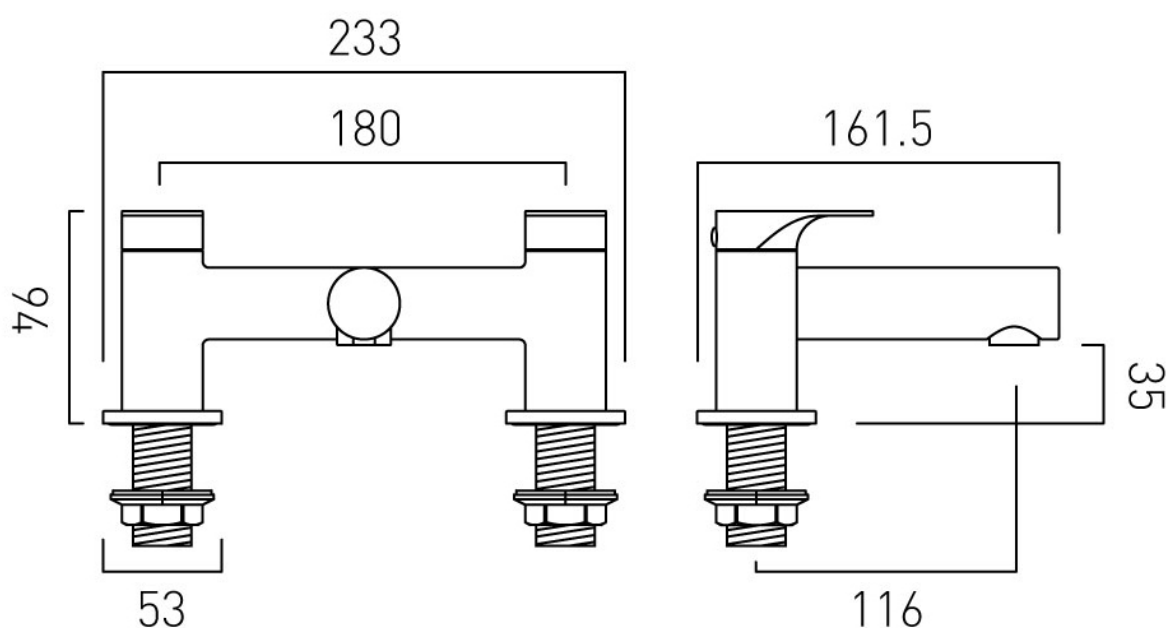

SPECIFICATION SHEET

COLLECTION: METIZ

PRODUCT CODE: AX-MET-137-CP

DESCRIPTION:

2 hole bath filler
deck mounted
with Neoperl coin slot laminar flow aerator
cold ceramic cartridge H-302-RTC
hot ceramic cartridge H-302-LTC
2 x 3/4" male threaded connections
deck mount drill hole diameter 28-30mm
minimum operating pressure 0.2 bar LP

FINISH:

Chrome

MINIMUM OPERATING PRESSURE:

0.2 bar LP

FLOW RATE AT 3.0 BAR FLOW PRESSURE:

83.2

tel: 01934 744466
email: sales@vado.com
www.vado.com

where inspiration flows
taps | showering | accessories

TECHNICAL DRAWING

COLLECTION: METIZ

PRODUCT CODE: AX-MET-137-CP

tel: 01934 744466
email: sales@vado.com
www.vado.com

where inspiration flows
taps | showering | accessories