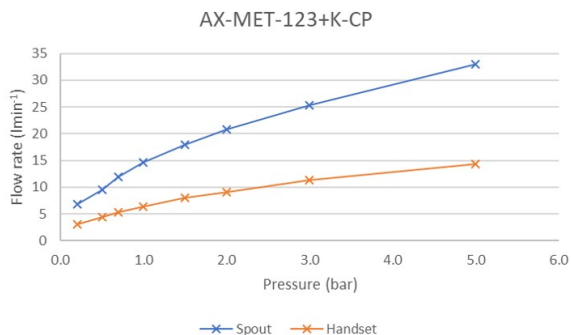

SPECIFICATION SHEET

COLLECTION: METIZ

PRODUCT CODE: AX-MET-123+K-CP

DESCRIPTION:

exposed bath shower mixer
single lever
wall mounted
with Neoperl water flow straightener
with Sirkel single function shower kit
ceramic cartridge W-001-N35
1/2" x 3/4" x 50mm eccentric threaded connections
minimum operating pressure 1.0 bar MP

FINISH:

Chrome

MINIMUM OPERATING PRESSURE:

1.0 bar MP

FLOW RATE AT 3.0 BAR FLOW PRESSURE:

Bath: 25.32 l/m, Shower: 11.32 l/m

tel: 01934 744466
email: sales@vado.com
www.vado.com

where inspiration flows
taps | showering | accessories