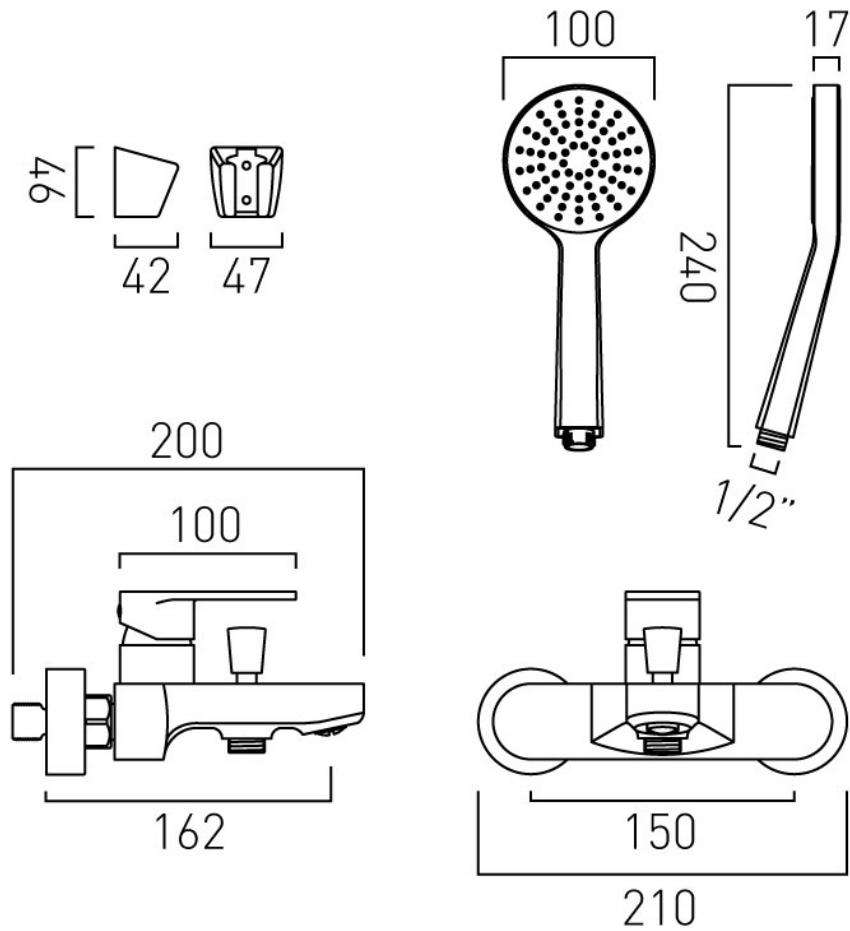

SPECIFICATION SHEET

COLLECTION: METIZ

PRODUCT CODE: AX-MET-123+K-CP

DESCRIPTION:

exposed bath shower mixer
single lever
wall mounted
with Neoperl water flow straightener
with Sirkel single function shower kit
ceramic cartridge W-001-N35
1/2" x 3/4" x 50mm eccentric threaded connections
minimum operating pressure 1.0 bar MP

FINISH:

Chrome

MINIMUM OPERATING PRESSURE:

1.0 bar MP

FLOW RATE AT 3.0 BAR FLOW PRESSURE:

Bath: 25.32 l/m, Shower: 11.32 l/m

tel: 01934 744466
email: sales@vado.com
www.vado.com

where inspiration flows
taps | showering | accessories

TECHNICAL DRAWING

COLLECTION: METIZ

PRODUCT CODE: AX-MET-123+K-CP

tel: 01934 744466
email: sales@vado.com
www.vado.com

where inspiration flows
taps | showering | accessories