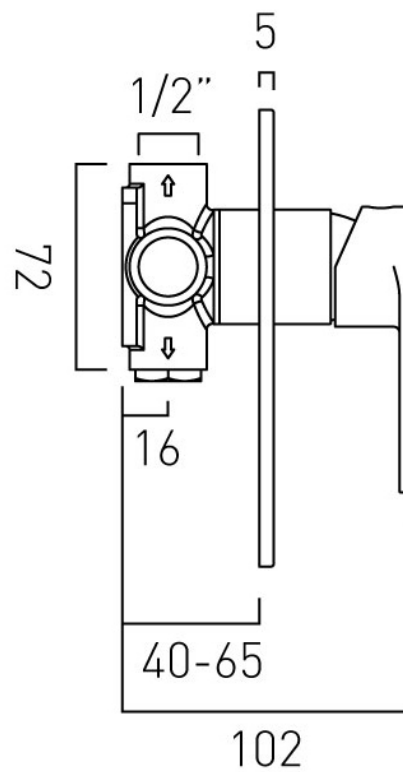

SPECIFICATION SHEET

COLLECTION: METIZ

PRODUCT CODE: AX-MET-145A-CP

DESCRIPTION:

concealed 1 outlet shower valve
single lever
wall mounted
with oval backplate
ceramic cartridge W-001-N35
2 x 1/2" female inlets
2 x 1/2" female outlets (one is blanked off)
min-max wall mount 40-65mm
minimum operating pressure 0.2 bar LP shower / 1.5 bar MP bath

FINISH:

Chrome

MINIMUM OPERATING PRESSURE:

Shower: 0.2 bar LP, Bath: 1.5 bar MP

FLOW RATE AT 3.0 BAR FLOW PRESSURE:

23.7 l/m

tel: 01934 744466
email: sales@vado.com
www.vado.com

where inspiration flows
taps | showering | accessories

TECHNICAL DRAWING

COLLECTION: METIZ

PRODUCT CODE: AX-MET-145A-CP

tel: 01934 744466
email: sales@vado.com
www.vado.com

where inspiration flows
taps | showering | accessories