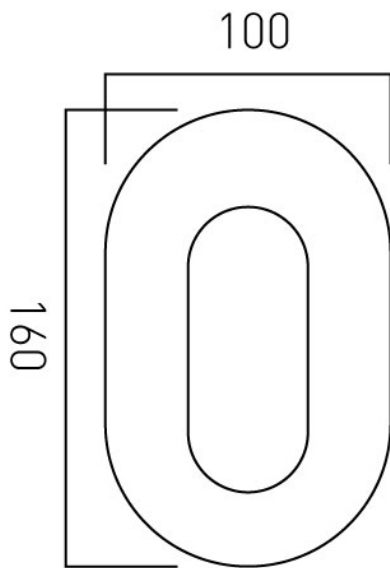

TECHNICAL DRAWING

COLLECTION: METIZ

PRODUCT CODE: AX-MET-145A-CP

tel: 01934 744466
email: sales@vado.com
www.vado.com

where inspiration flows
taps | showering | accessories