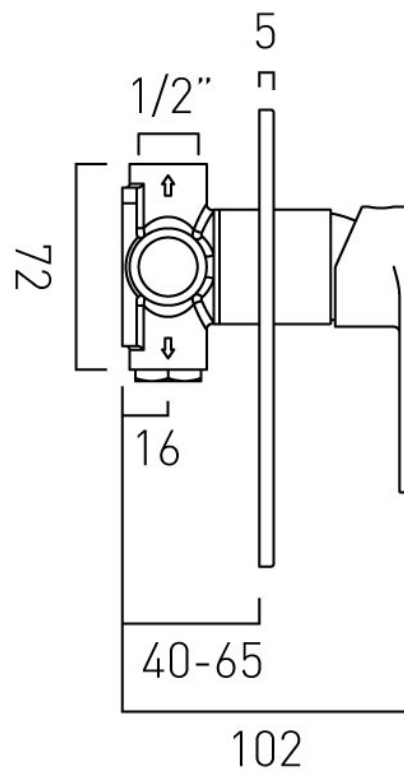

TECHNICAL DRAWING

COLLECTION: METIZ

PRODUCT CODE: AX-MET-145A-CP

tel: 01934 744466
email: sales@vado.com
www.vado.com

where inspiration flows
taps | showering | accessories