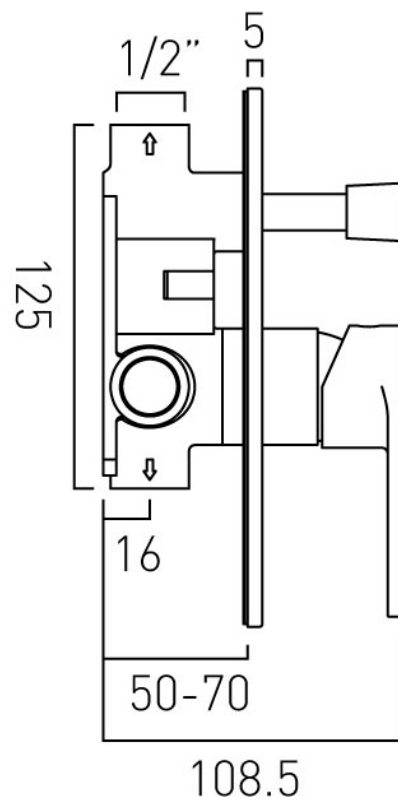

SPECIFICATION SHEET

COLLECTION: METIZ

PRODUCT CODE: AX-MET-147A-CP

DESCRIPTION:

concealed 2 outlet shower valve with diverter
single lever
wall mounted
with oval backplate
ceramic cartridge W-001-N35
2 x 1/2" female inlets
2 x 1/2" female outlets (one is blanked off)
min-max wall mount 40-65mm
minimum operating pressure 0.2 bar LP shower / 1.5 bar MP bath

FINISH:

Chrome

MINIMUM OPERATING PRESSURE:

Shower: 0.2 bar LP, Bath: 1.5 bar MP

FLOW RATE AT 3.0 BAR FLOW PRESSURE:

Outlet 1: 22.3 l/m, Outlet 2: 21.5 l/m

tel: 01934 744466
email: sales@vado.com
www.vado.com

where inspiration flows
taps | showering | accessories

TECHNICAL DRAWING

COLLECTION: METIZ

PRODUCT CODE: AX-MET-147A-CP

tel: 01934 744466
email: sales@vado.com
www.vado.com

where inspiration flows
taps | showering | accessories