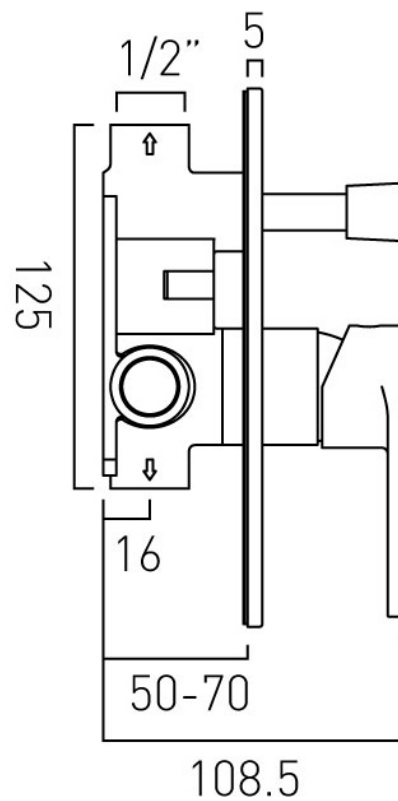

TECHNICAL DRAWING

COLLECTION: METIZ

PRODUCT CODE: AX-MET-147A-CP

tel: 01934 744466
email: sales@vado.com
www.vado.com

where inspiration flows
taps | showering | accessories