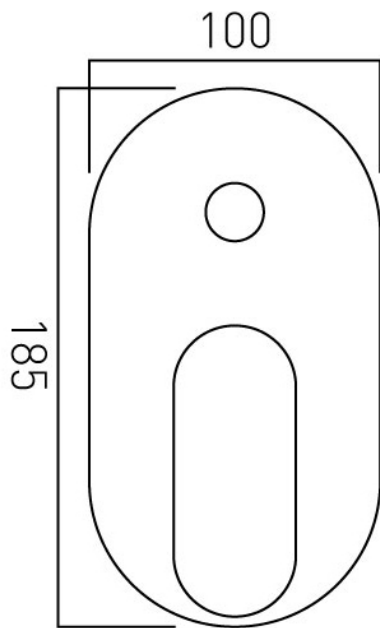

TECHNICAL DRAWING

COLLECTION: METIZ

PRODUCT CODE: AX-MET-147A-CP

tel: 01934 744466
email: sales@vado.com
www.vado.com

where inspiration flows
taps | showering | accessories