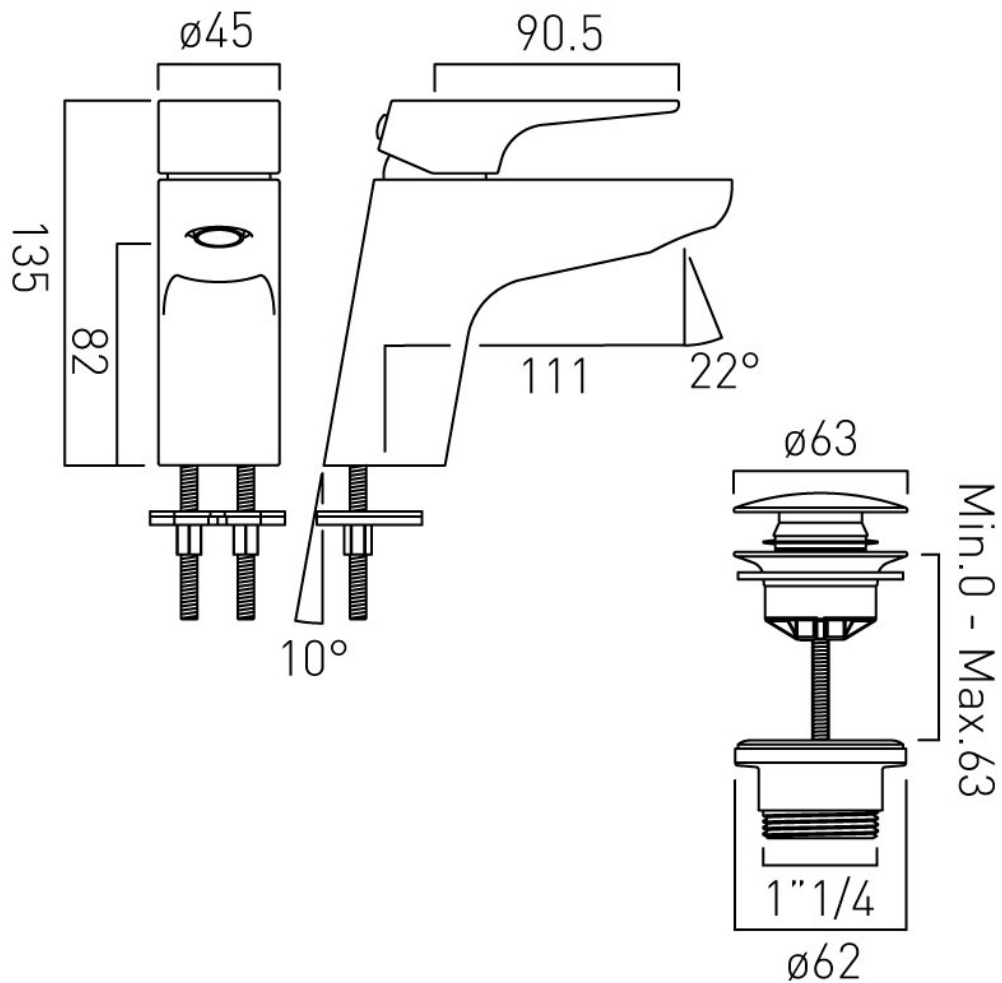

# SPECIFICATION SHEET

**COLLECTION:** AVA

**PRODUCT CODE:** AX-AVA-100/CC-CP

**DESCRIPTION:**

mono basin mixer  
single lever  
deck mounted  
smooth bodied  
with Neoperl easy clean directional aerator  
with push basin waste  
2 x 1/2" nut x 400mm flexipipe connections  
ceramic cartridge W-001-N35  
minimum operating pressure 0.2 bar LP

**FINISH:**

Chrome

**MINIMUM OPERATING PRESSURE:**

0.2 bar LP

**FLOW RATE AT 3.0 BAR FLOW PRESSURE:**

14.3

tel: 01934 744466  
email: sales@vado.com  
www.vado.com

**where inspiration flows**  
taps | showering | accessories

# TECHNICAL DRAWING

**COLLECTION:** AVA

**PRODUCT CODE:** AX-AVA-100/CC-CP

tel: 01934 744466  
email: sales@vado.com  
www.vado.com

**where inspiration flows**  
taps | showering | accessories